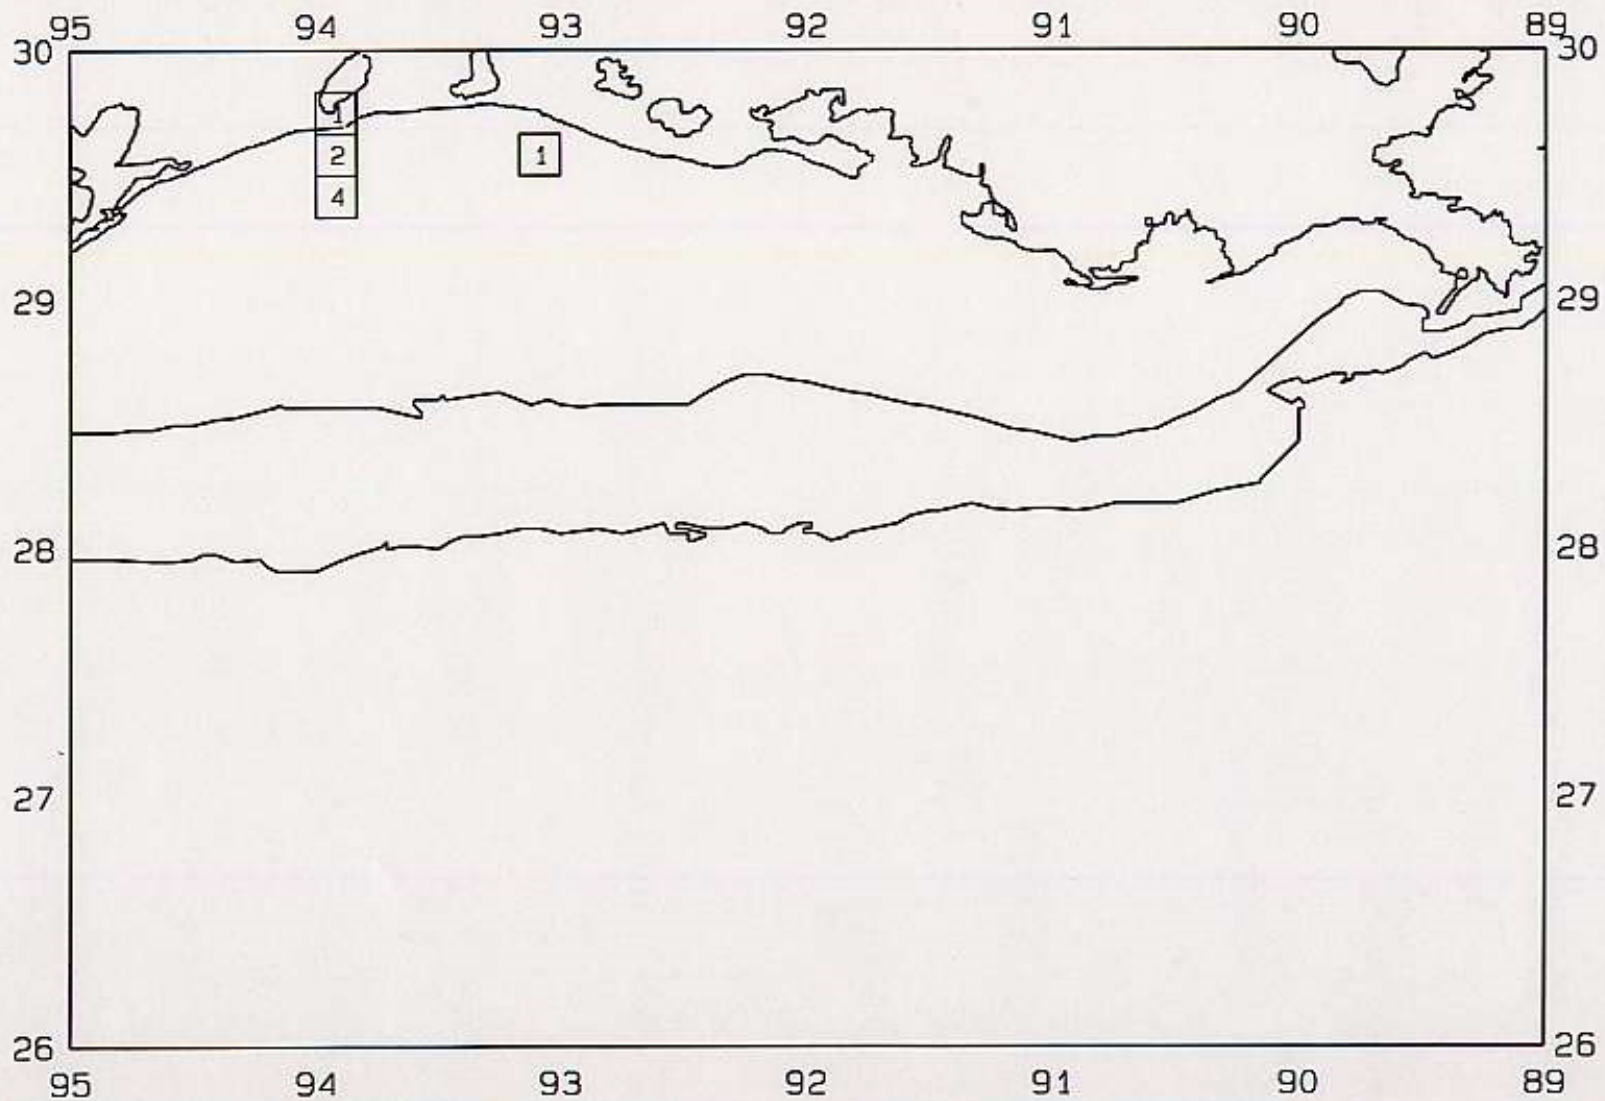

SEAMAP 2000
SAMPLING DATES FROM 06/01 TO 06/13
SAMPLING STATIONS

SEAMAP 2000

SAMPLING DATES FROM 06/01 TO 06/13

AVERAGE BROWN SHRIMP CATCH IN POUNDS/HOUR

SEAMAP 2000

SAMPLING DATES FROM 06/01 TO 06/13

AVERAGE BROWN SHRIMP COUNT PER POUND