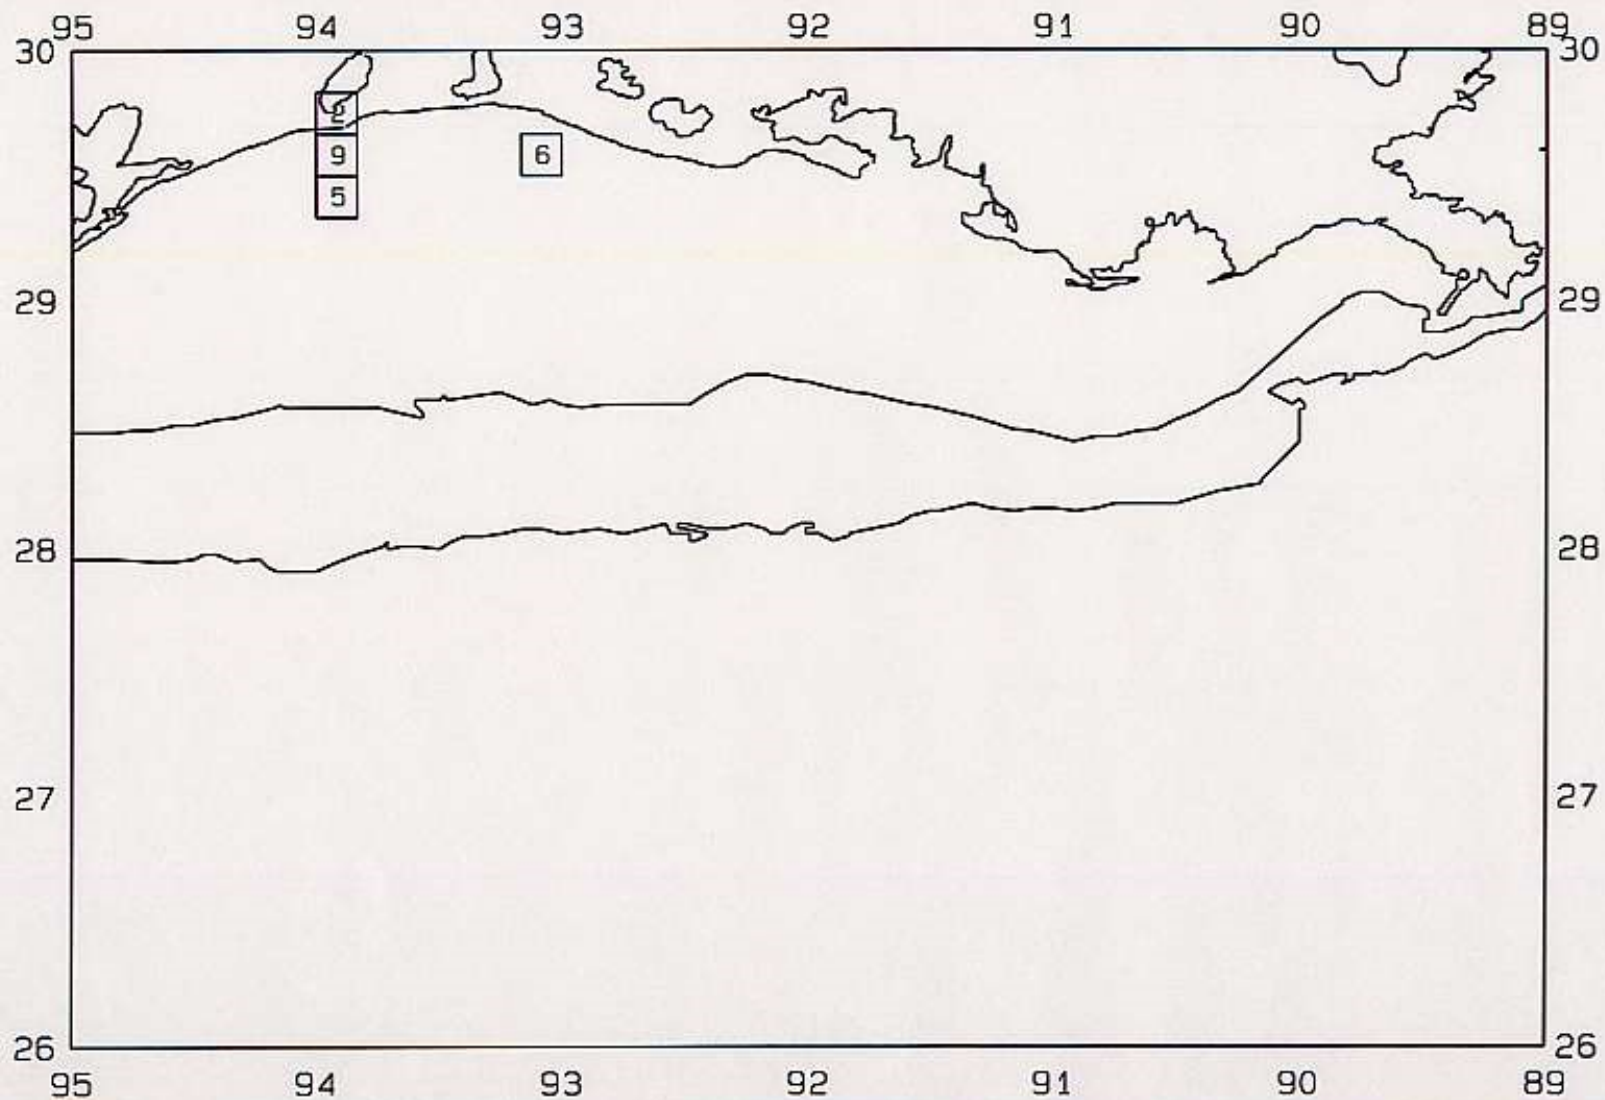

SEAMAP 2000

SAMPLING DATES FROM 06/01 TO 06/13

AVERAGE FINFISH CATCH IN POUNDS/HOUR/10