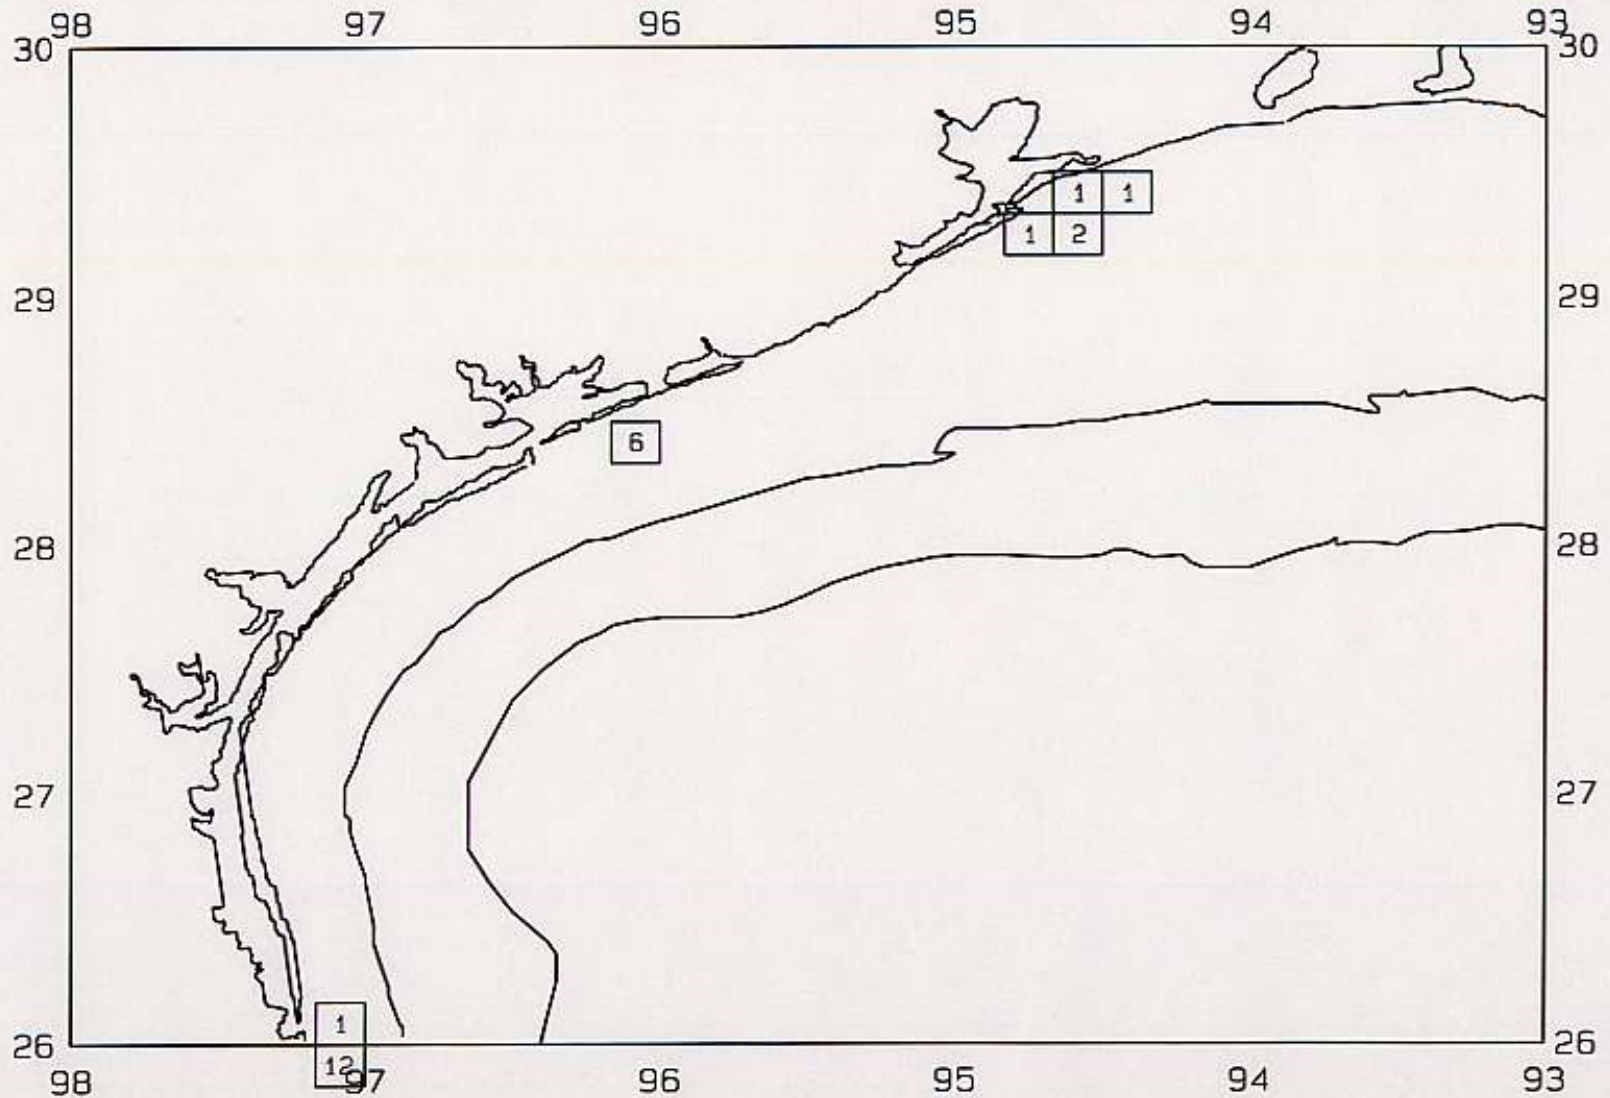

AVERAGE FINFISH CATCH IN POUNDS/HOUR/10

SEAMAP 2000
SAMPLING DATES FROM 06/13 TO 06/13
SAMPLING STATIONS

SEAMAP 2000

SAMPLING DATES FROM 06/13 TO 06/13

AVERAGE BROWN SHRIMP CATCH IN POUNDS/HOUR

SEAMAP 2000
SAMPLING DATES FROM 06/13 TO 06/13
AVERAGE BROWN SHRIMP COUNT PER POUND