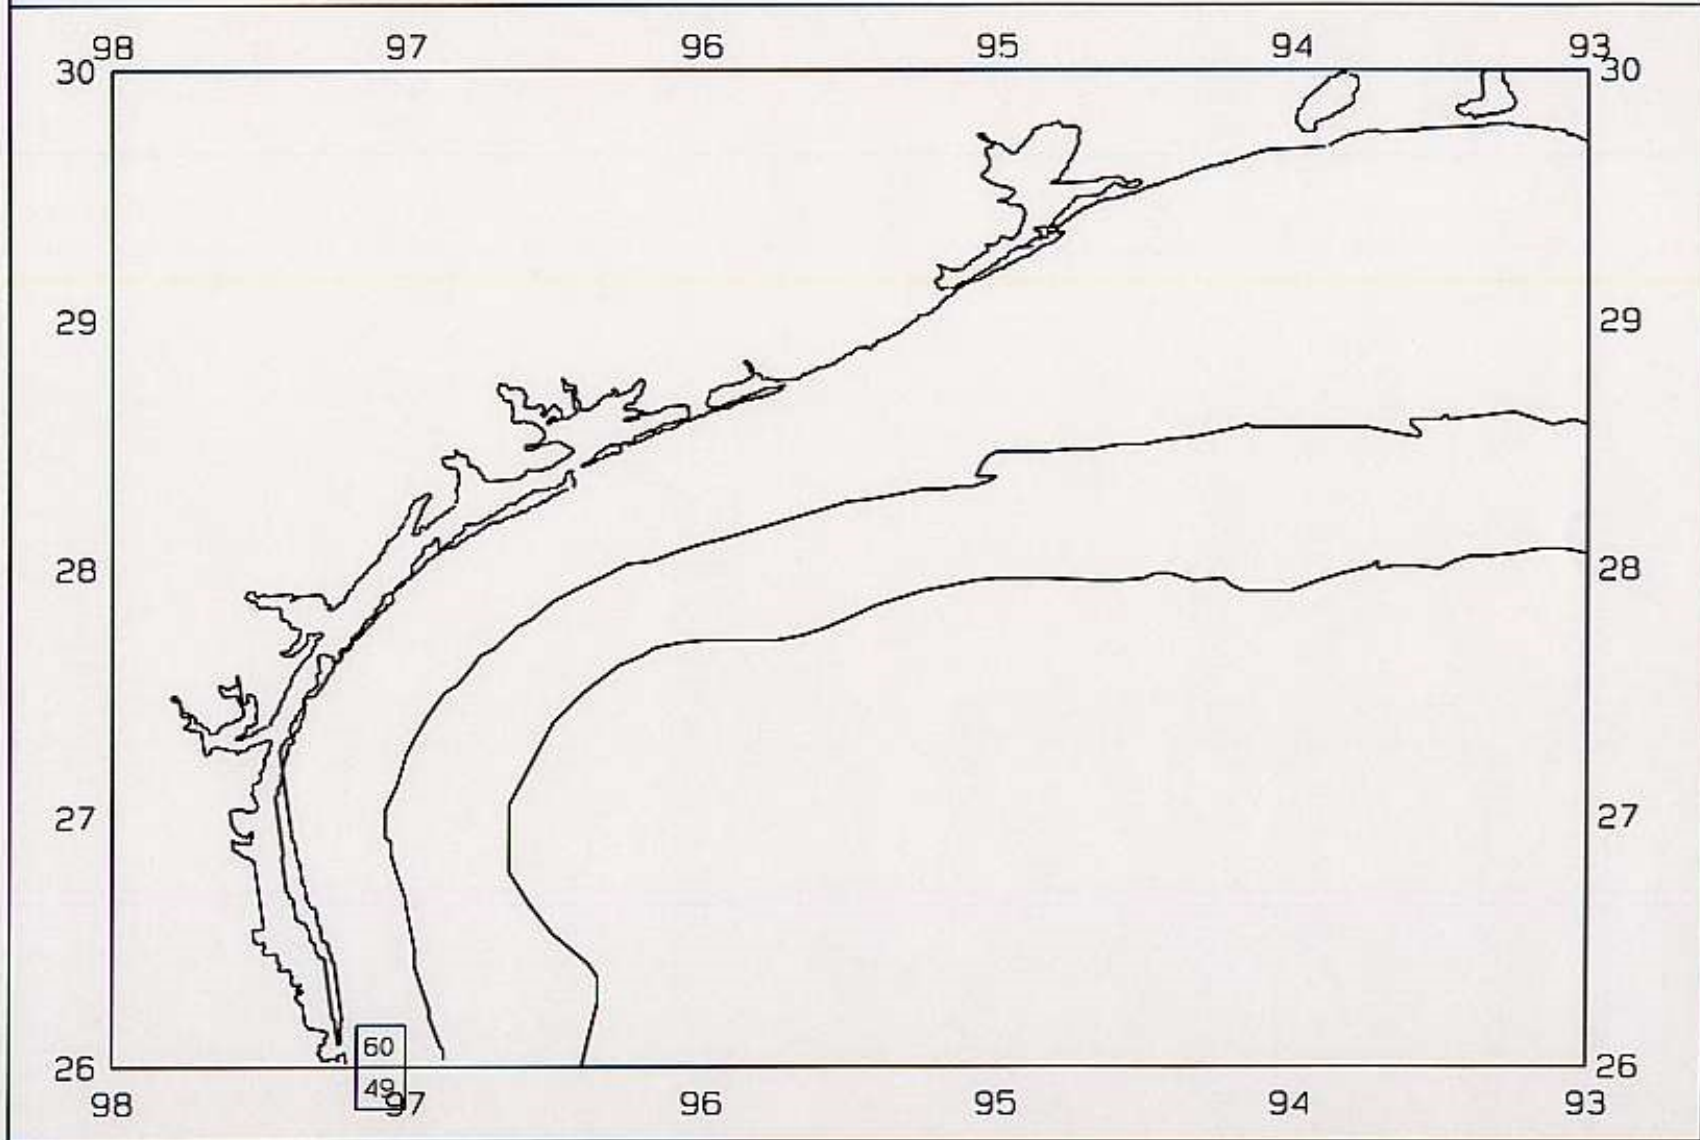

SEAMAP 2000

SAMPLING DATES FROM 06/13 TO 06/13

AVERAGE WHITE SHRIMP CATCH IN POUNDS/HOUR

SEAMAP 2000

SAMPLING DATES FROM 06/13 TO 06/13

AVERAGE WHITE SHRIMP COUNT PER POUND

SEAMAP 2000

SAMPLING DATES FROM 06/13 TO 06/13

AVERAGE PINK SHRIMP CATCH IN POUNDS/HOUR

SEAMAP 2000
SAMPLING DATES FROM 06/13 TO 06/13
AVERAGE PINK SHRIMP COUNT PER POUND

SEAMAP 2000
SAMPLING DATES FROM 06/13 TO 06/13
AVERAGE FINFISH CATCH IN POUNDS/HOUR/10