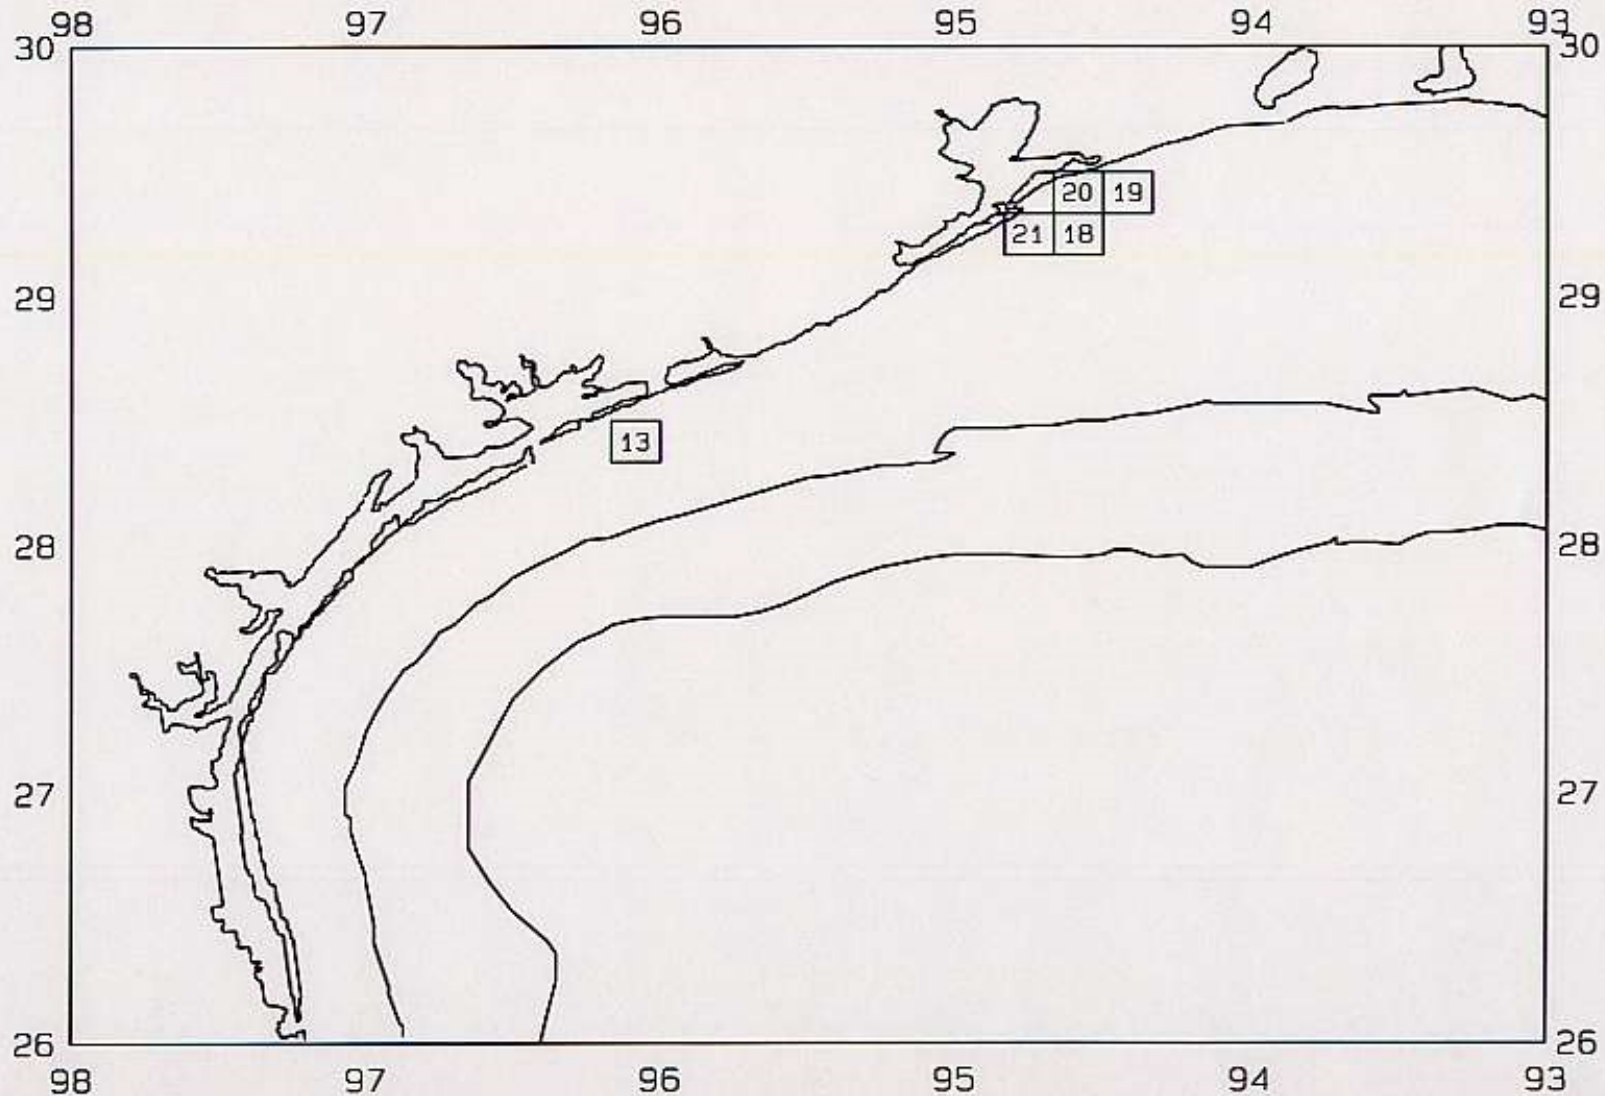

SEAMAP 2000

SAMPLING DATES FROM 06/13 TO 06/13

AVERAGE WHITE SHRIMP CATCH IN POUNDS/HOUR

SEAMAP 2000

SAMPLING DATES FROM 06/13 TO 06/13

AVERAGE WHITE SHRIMP COUNT PER POUND

SEAMAP 2000

SAMPLING DATES FROM 06/13 TO 06/13