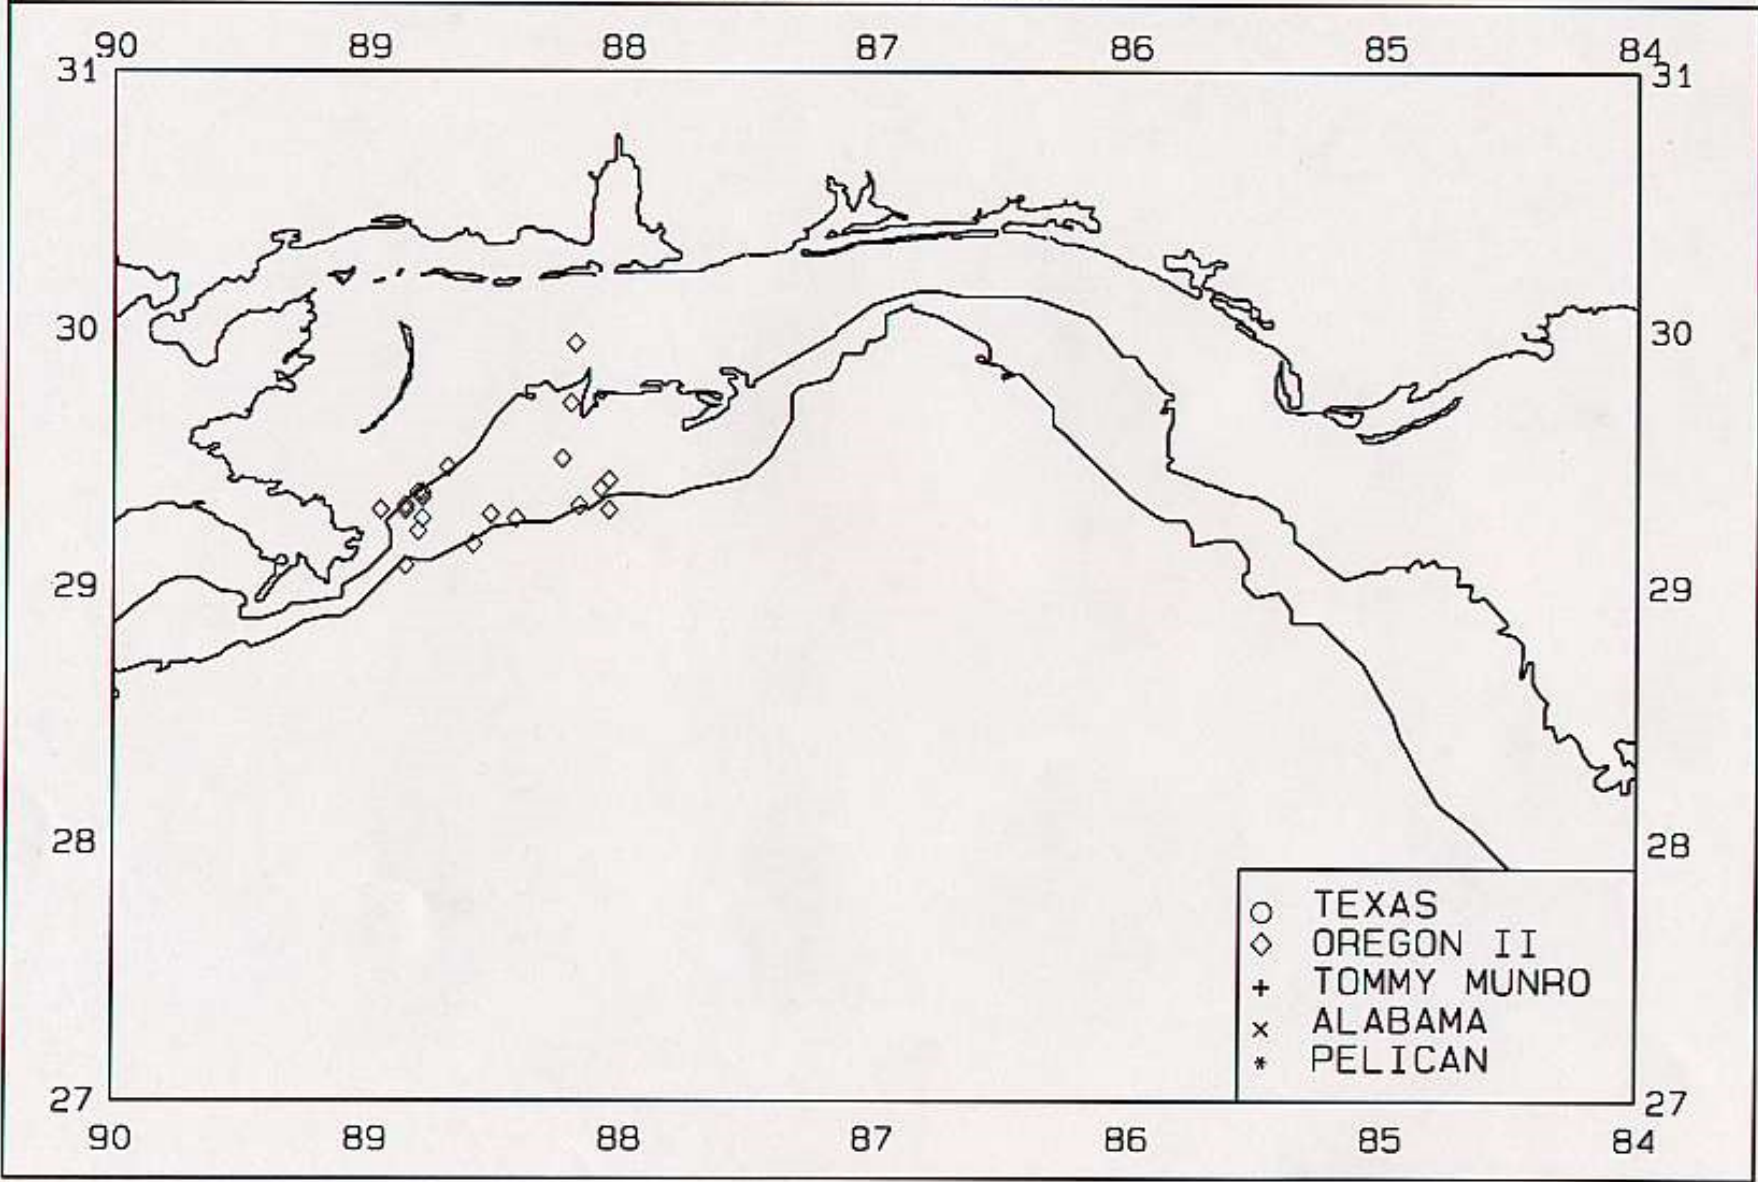

SEAMAP 2000
SAMPLING DATES FROM 06/13 TO 06/18
SAMPLING STATIONS

SEAMAP 2000

SAMPLING DATES FROM 06/13 TO 06/18

AVERAGE BROWN SHRIMP CATCH IN POUNDS/HOUR

SEAMAP 2000

SAMPLING DATES FROM 06/13 TO 06/18

AVERAGE BROWN SHRIMP COUNT PER POUND