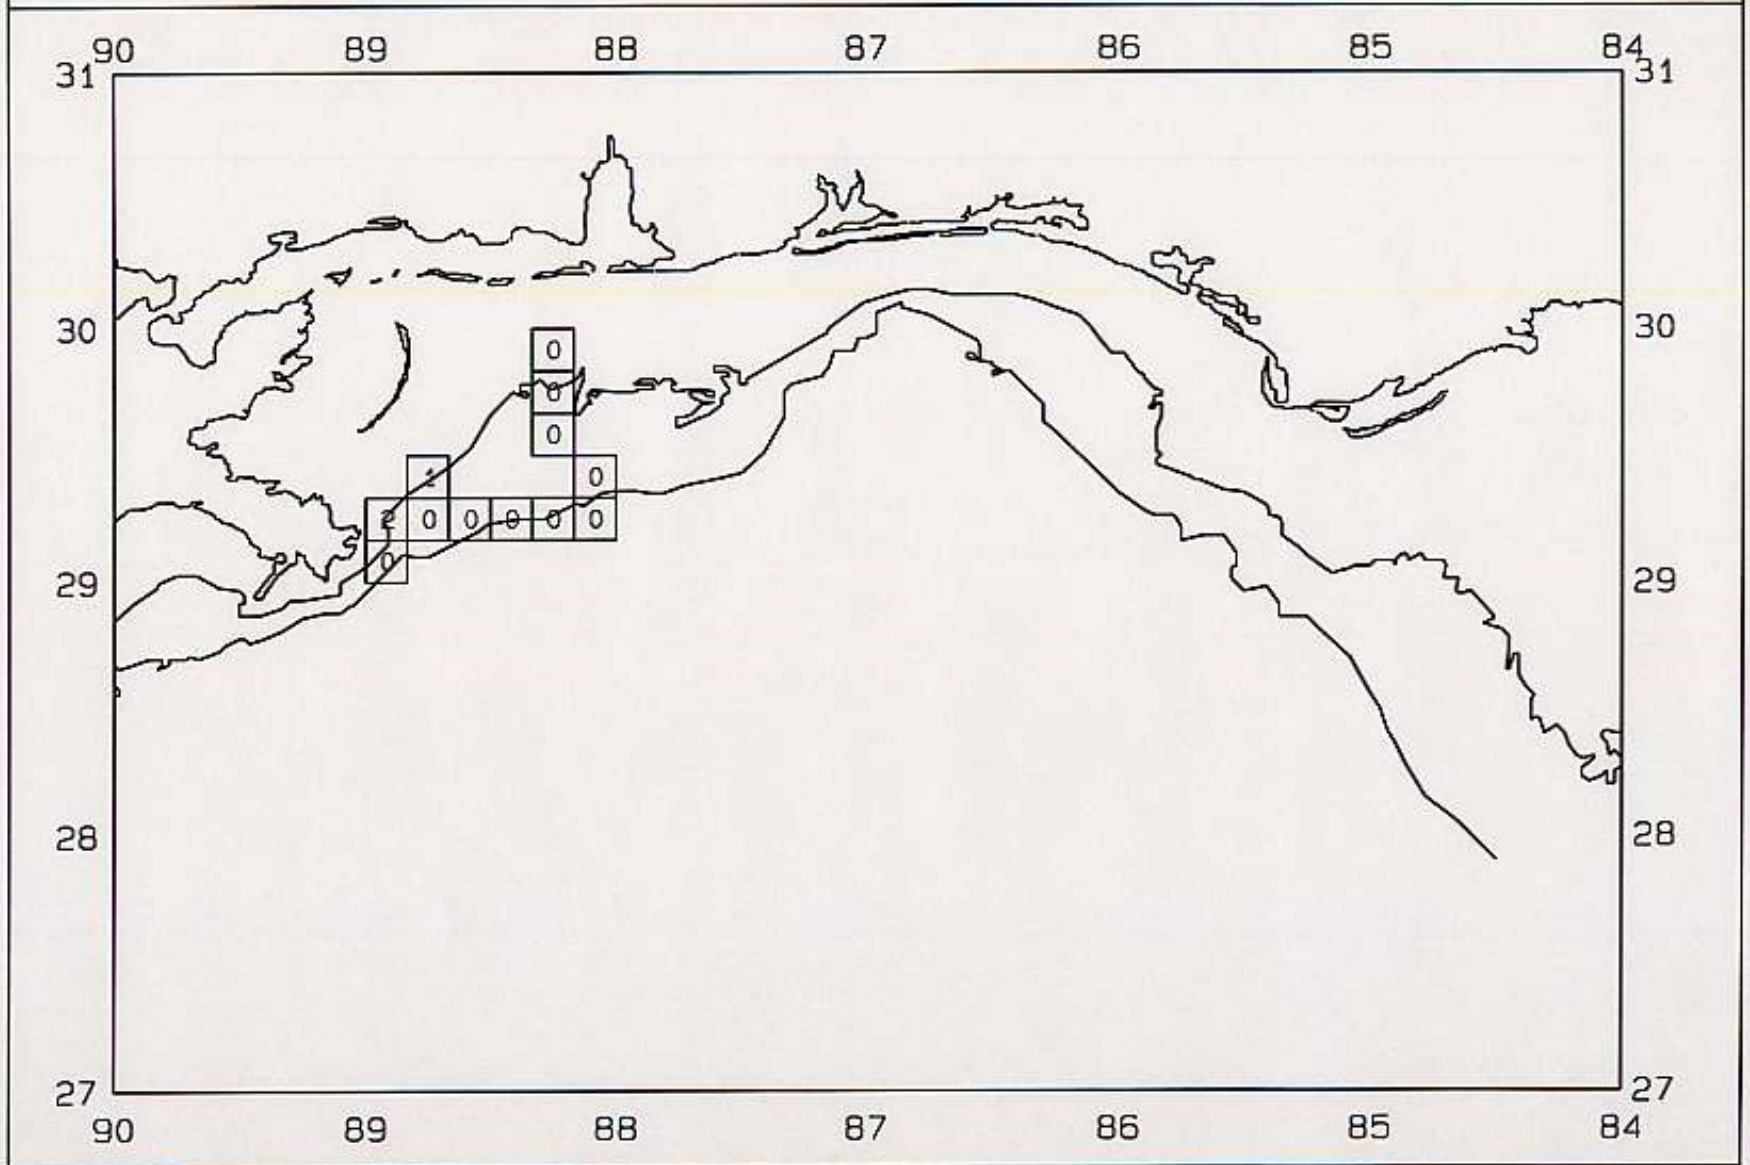

SEAMAP 2000
SAMPLING DATES FROM 06/13 TO 06/18
SAMPLING STATIONS

SEAMAP 2000

SAMPLING DATES FROM 06/13 TO 06/18

AVERAGE BROWN SHRIMP CATCH IN POUNDS/HOUR

SEAMAP 2000

SAMPLING DATES FROM 06/13 TO 06/18

AVERAGE BROWN SHRIMP COUNT PER POUND

SEAMAP 2000

SAMPLING DATES FROM 06/13 TO 06/18

AVERAGE WHITE SHRIMP CATCH IN POUNDS/HOUR

SEAMAP 2000

SAMPLING DATES FROM 06/13 TO 06/18

AVERAGE WHITE SHRIMP COUNT PER POUND

SEAMAP 2000

SAMPLING DATES FROM 06/13 TO 06/18

SEAMAP 2000
SAMPLING DATES FROM 06/01 TO 06/13
SAMPLING STATIONS

SEAMAP 2000

SAMPLING DATES FROM 06/01 TO 06/13

AVERAGE BROWN SHRIMP CATCH IN POUNDS/HOUR

SEAMAP 2000

SAMPLING DATES FROM 06/01 TO 06/13

AVERAGE BROWN SHRIMP COUNT PER POUND

AVERAGE PINK SHRIMP CATCH IN POUNDS/HOUR

SEAMAP 2000
SAMPLING DATES FROM 06/13 TO 06/13
AVERAGE PINK SHRIMP COUNT PER POUND

SEAMAP 2000
SAMPLING DATES FROM 06/13 TO 06/13
AVERAGE FINFISH CATCH IN POUNDS/HOUR/10