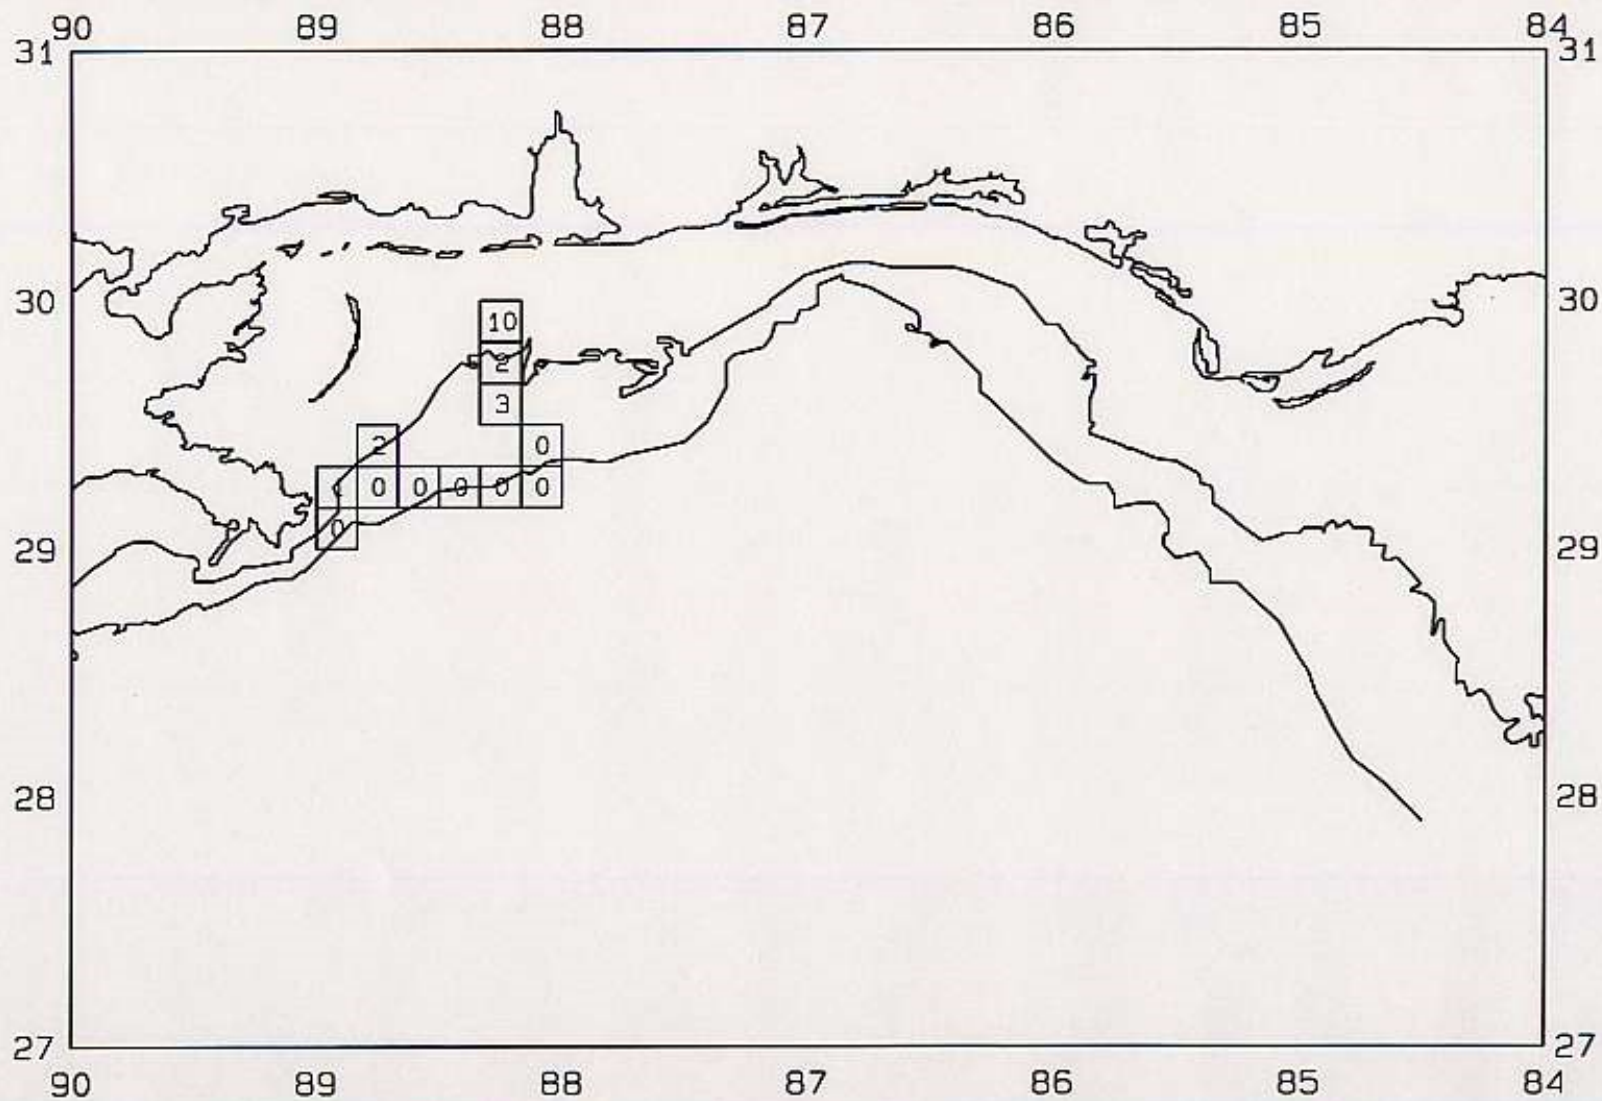

SEAMAP 2000

SAMPLING DATES FROM 06/13 TO 06/18

AVERAGE PINK SHRIMP CATCH IN POUNDS/HOUR