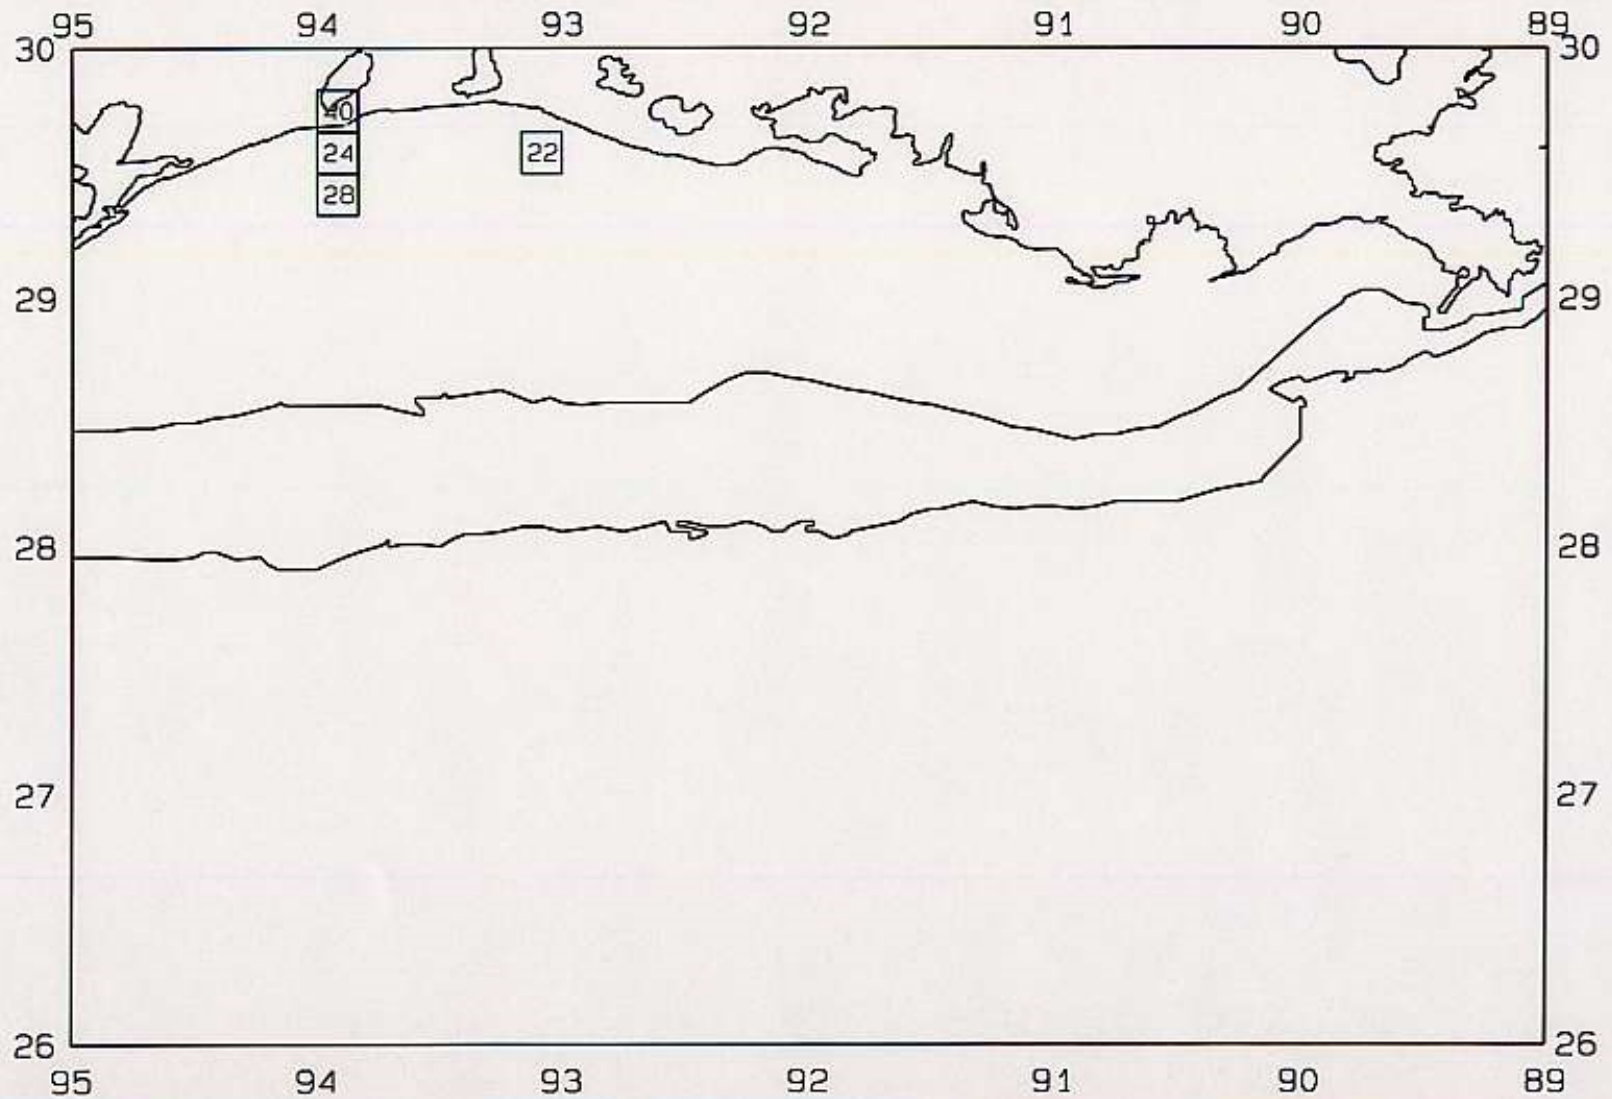

SEAMAP 2000

SAMPLING DATES FROM 06/01 TO 06/13

AVERAGE WHITE SHRIMP CATCH IN POUNDS/HOUR

SEAMAP 2000

SAMPLING DATES FROM 06/01 TO 06/13

AVERAGE WHITE SHRIMP COUNT PER POUND

SEAMAP 2000

SAMPLING DATES FROM 06/01 TO 06/13