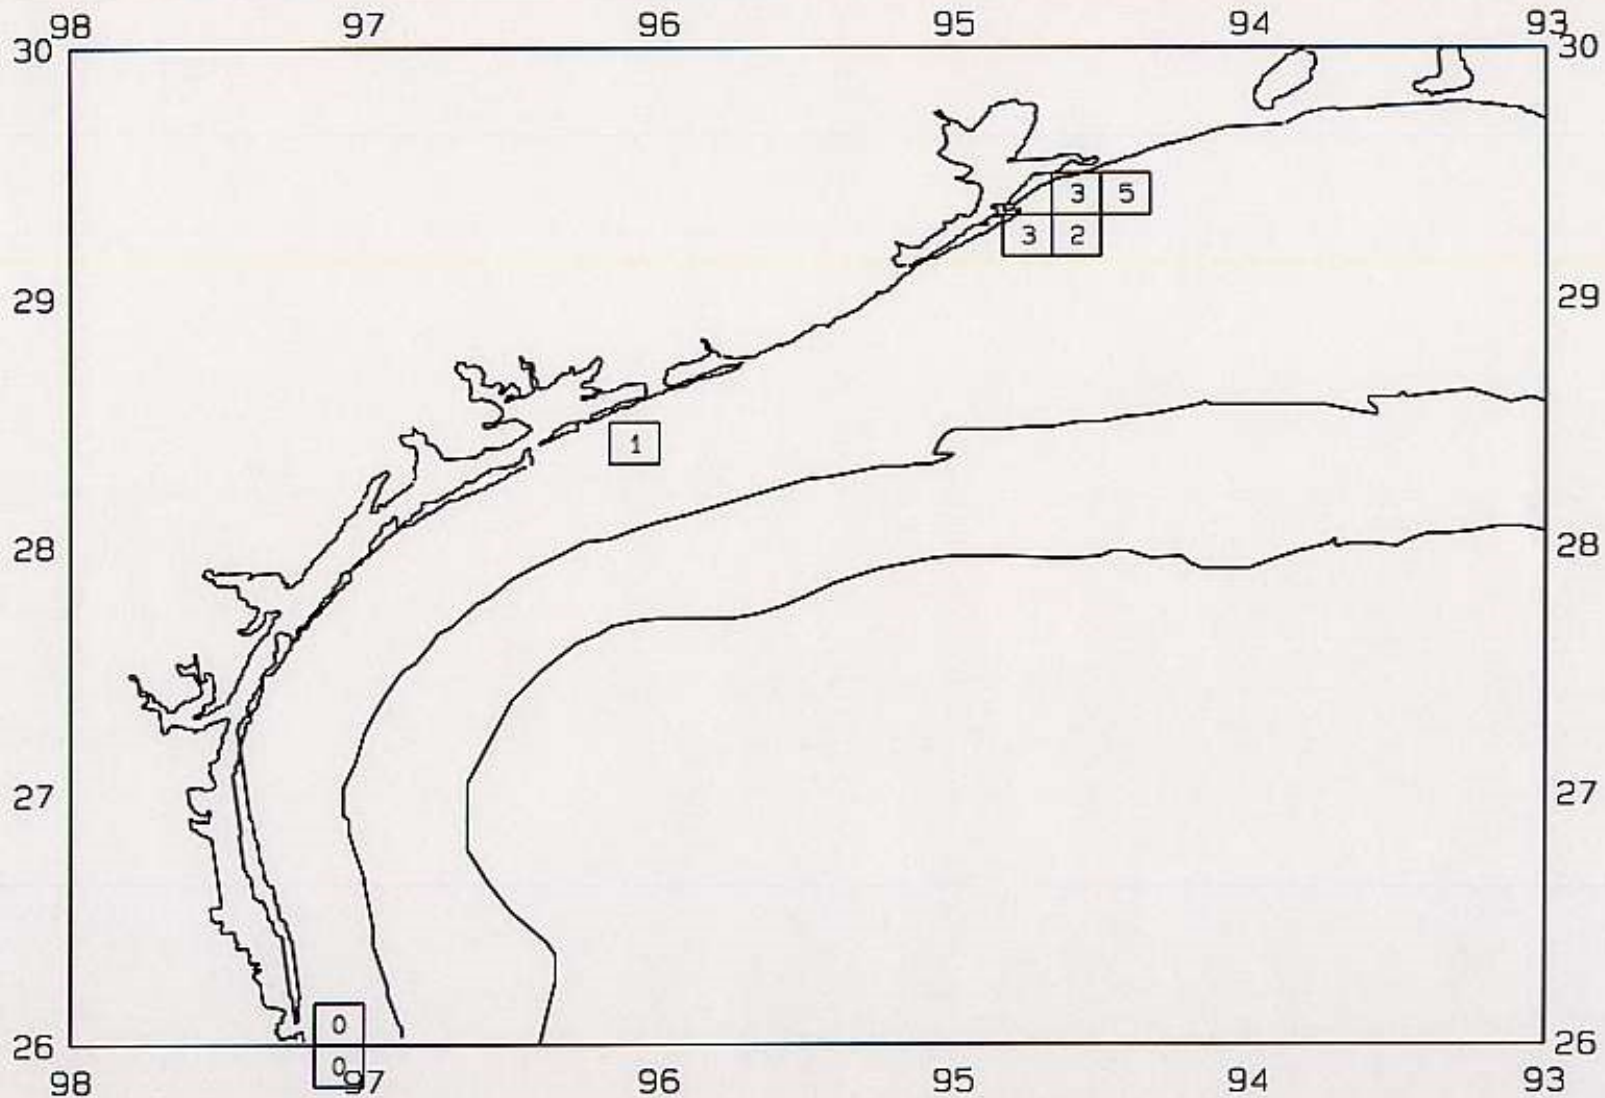

SEAMAP 2000

SAMPLING DATES FROM 06/13 TO 06/13

AVERAGE WHITE SHRIMP CATCH IN POUNDS/HOUR