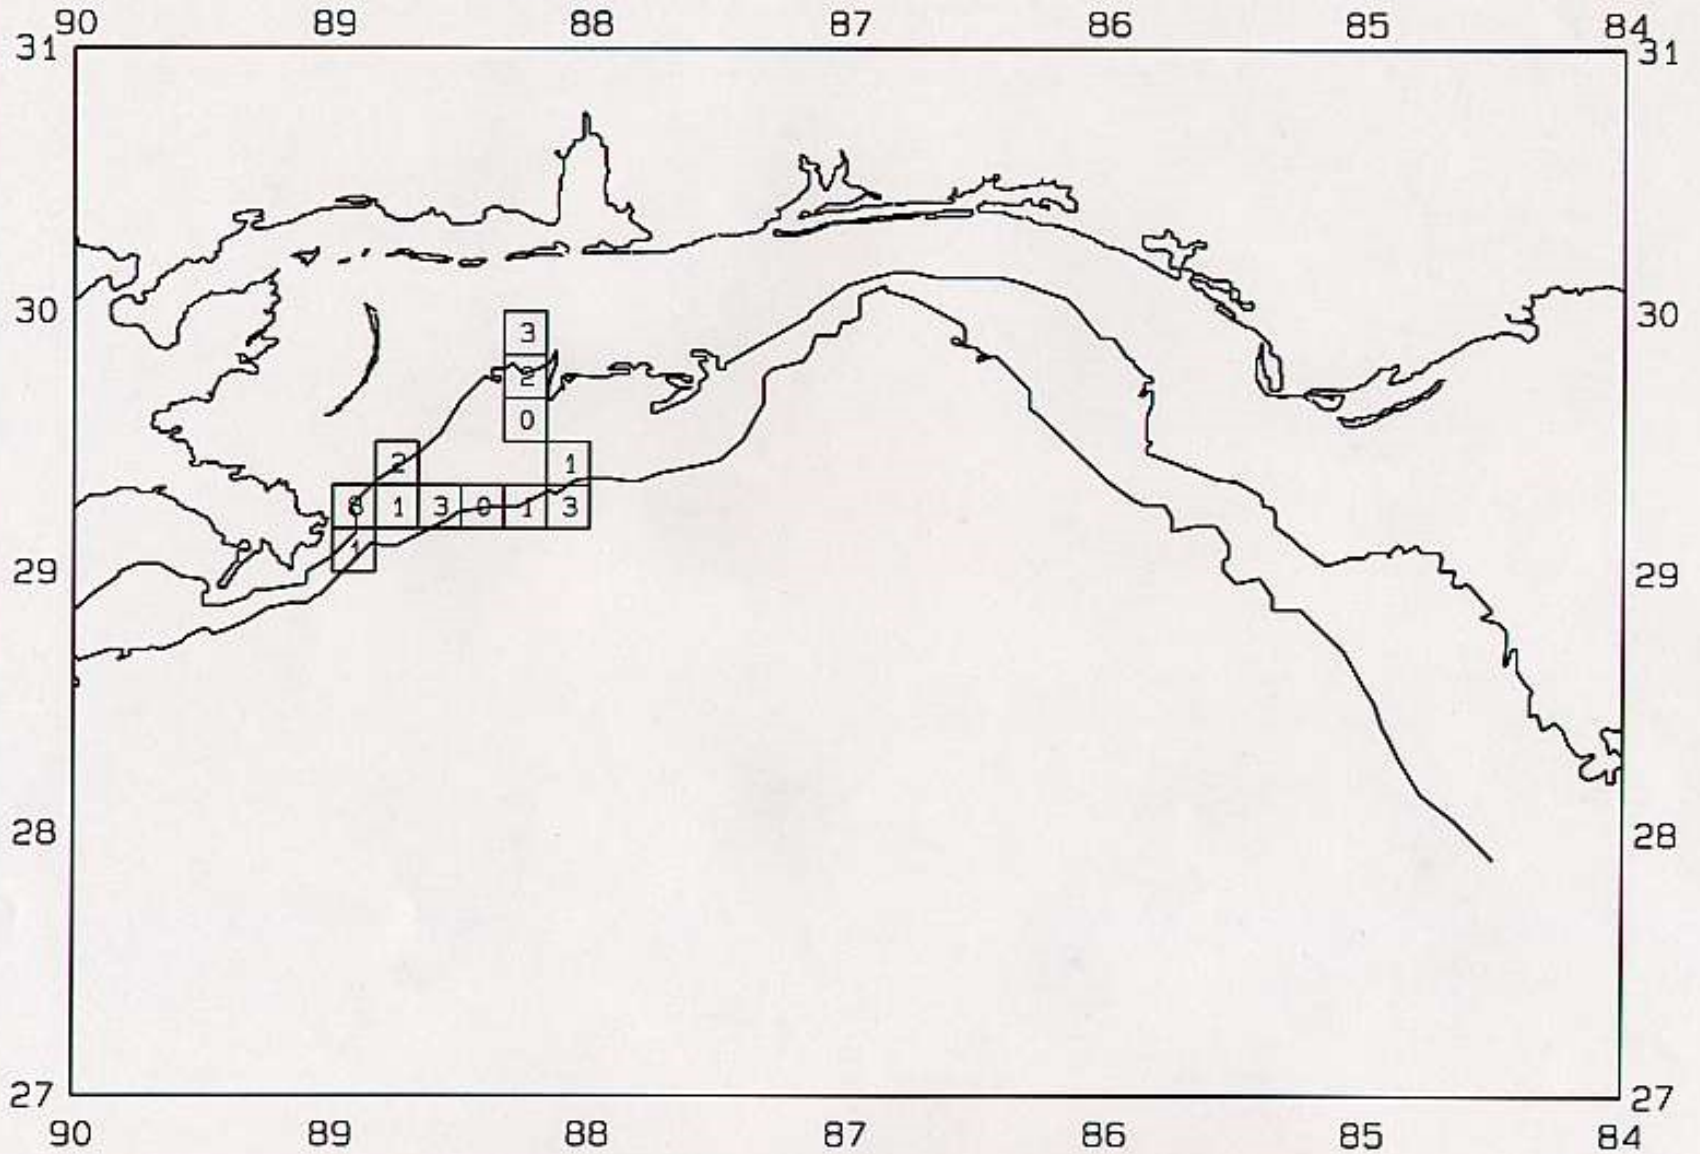

SEAMAP 2000
SAMPLING DATES FROM 06/13 TO 06/18
SAMPLING STATIONS

SEAMAP 2000

SAMPLING DATES FROM 06/13 TO 06/18

AVERAGE BROWN SHRIMP CATCH IN POUNDS/HOUR

SEAMAP 2000

SAMPLING DATES FROM 06/13 TO 06/18

AVERAGE BROWN SHRIMP COUNT PER POUND