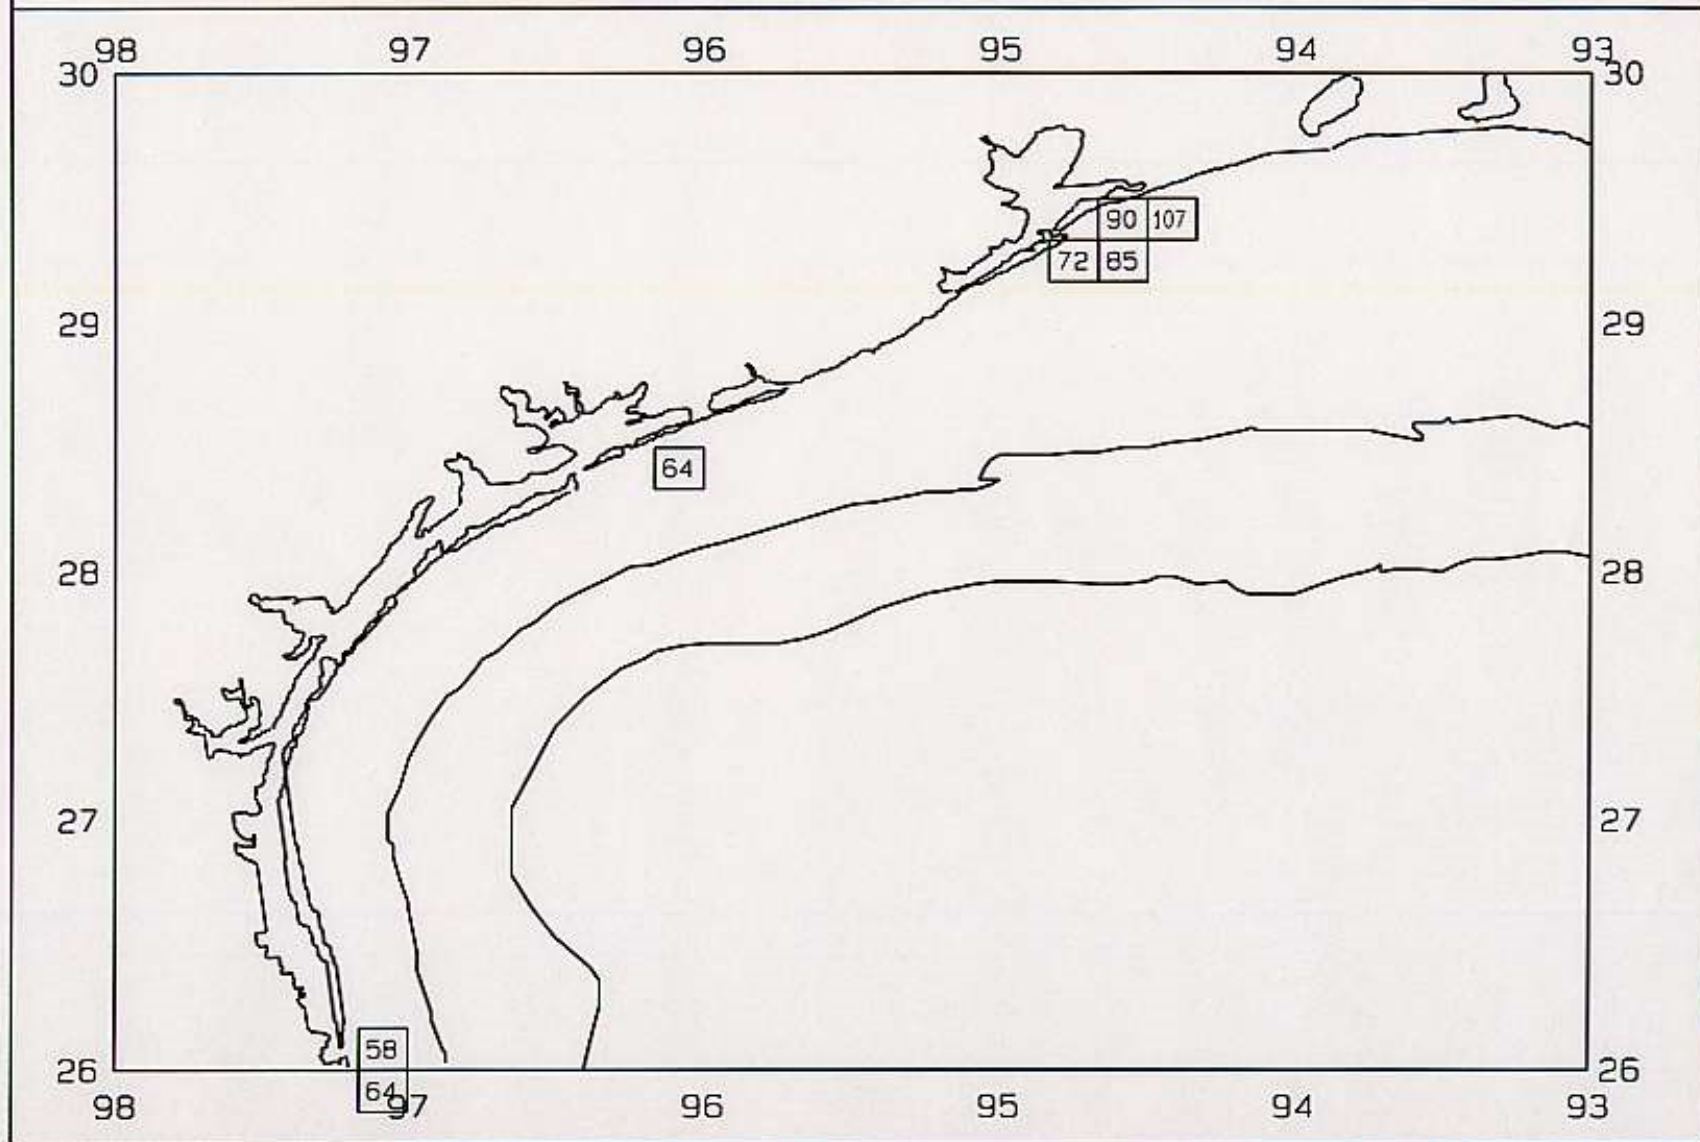

AVERAGE FINFISH CATCH IN POUNDS/HOUR/10

SEAMAP 2000
SAMPLING DATES FROM 06/13 TO 06/13
SAMPLING STATIONS

SEAMAP 2000

SAMPLING DATES FROM 06/13 TO 06/13

AVERAGE BROWN SHRIMP CATCH IN POUNDS/HOUR

SEAMAP 2000
SAMPLING DATES FROM 06/13 TO 06/13
AVERAGE BROWN SHRIMP COUNT PER POUND