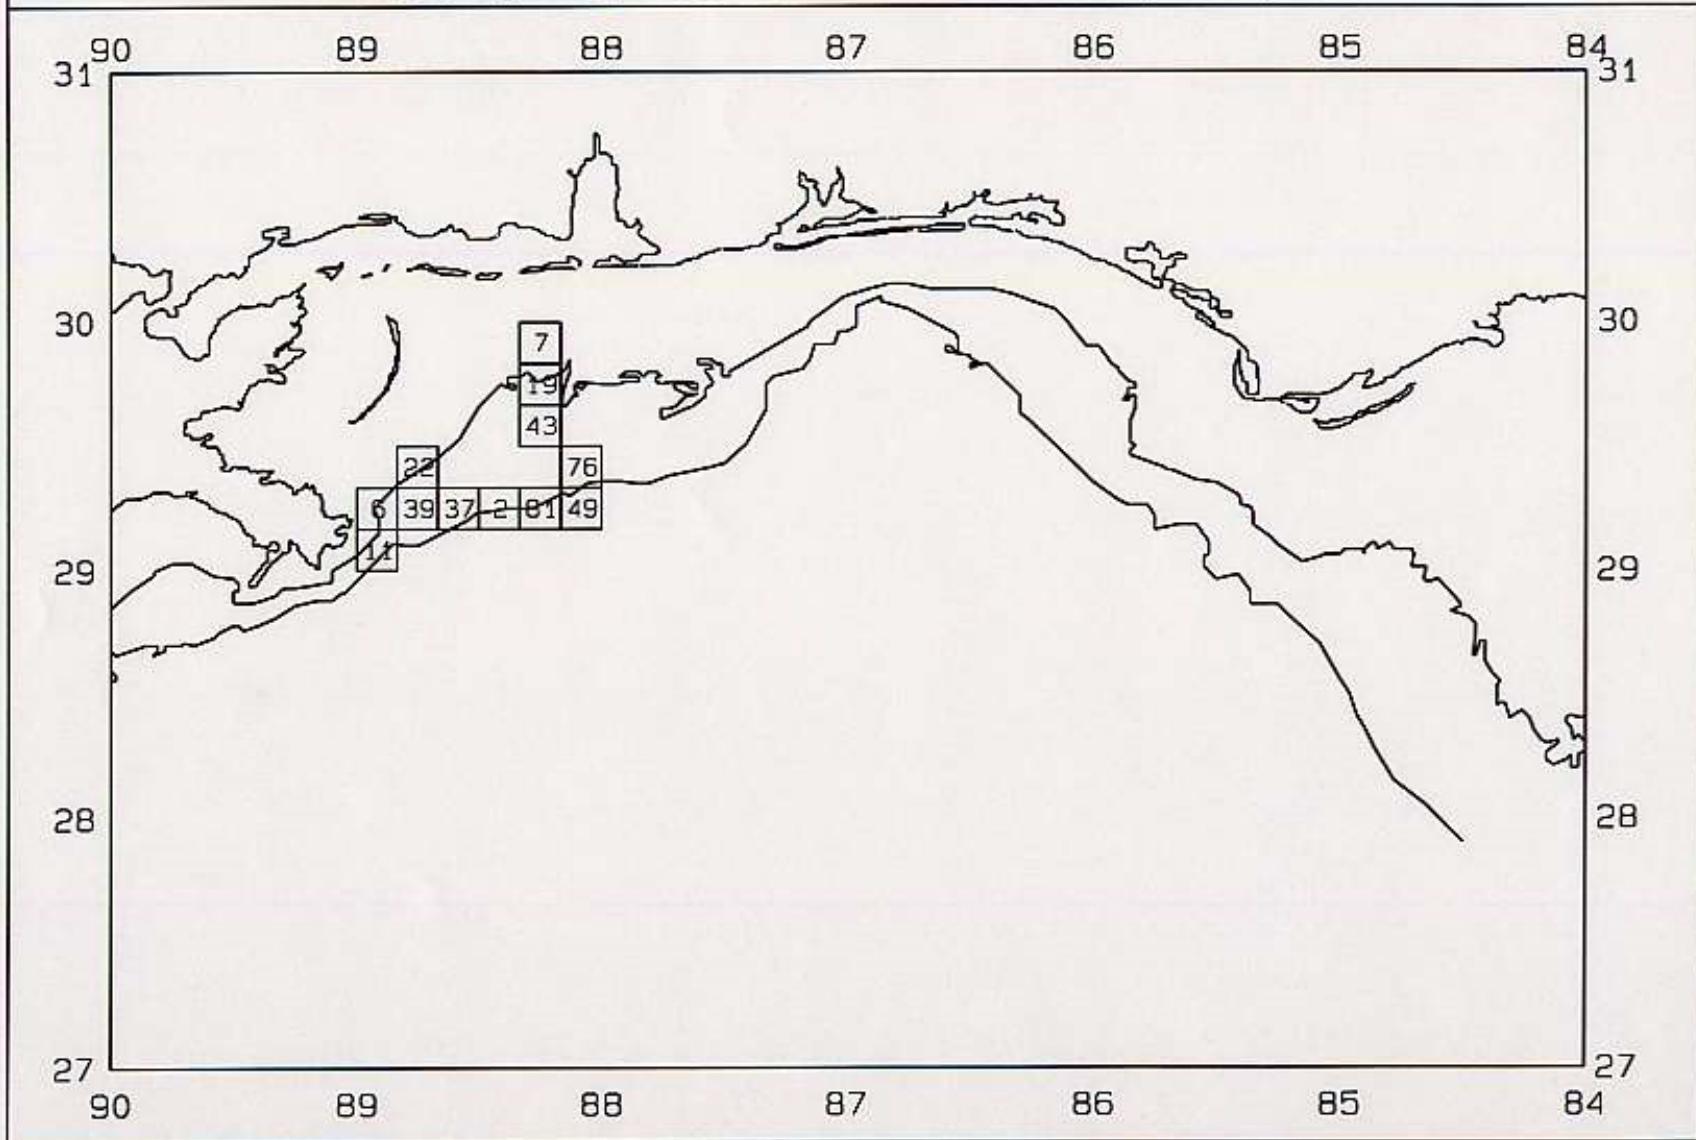

AVERAGE PINK SHRIMP CATCH IN POUNDS/HOUR

SEAMAP 2000
SAMPLING DATES FROM 06/13 TO 06/18
AVERAGE PINK SHRIMP COUNT PER POUND

SEAMAP 2000

SAMPLING DATES FROM 06/13 TO 06/18

AVERAGE FINFISH CATCH IN POUNDS/HOUR/10

SEAMAP 2000
SAMPLING DATES FROM 06/01 TO 06/13
SAMPLING STATIONS

SEAMAP 2000

SAMPLING DATES FROM 06/01 TO 06/13

AVERAGE BROWN SHRIMP CATCH IN POUNDS/HOUR

SEAMAP 2000

SAMPLING DATES FROM 06/01 TO 06/13

AVERAGE BROWN SHRIMP COUNT PER POUND