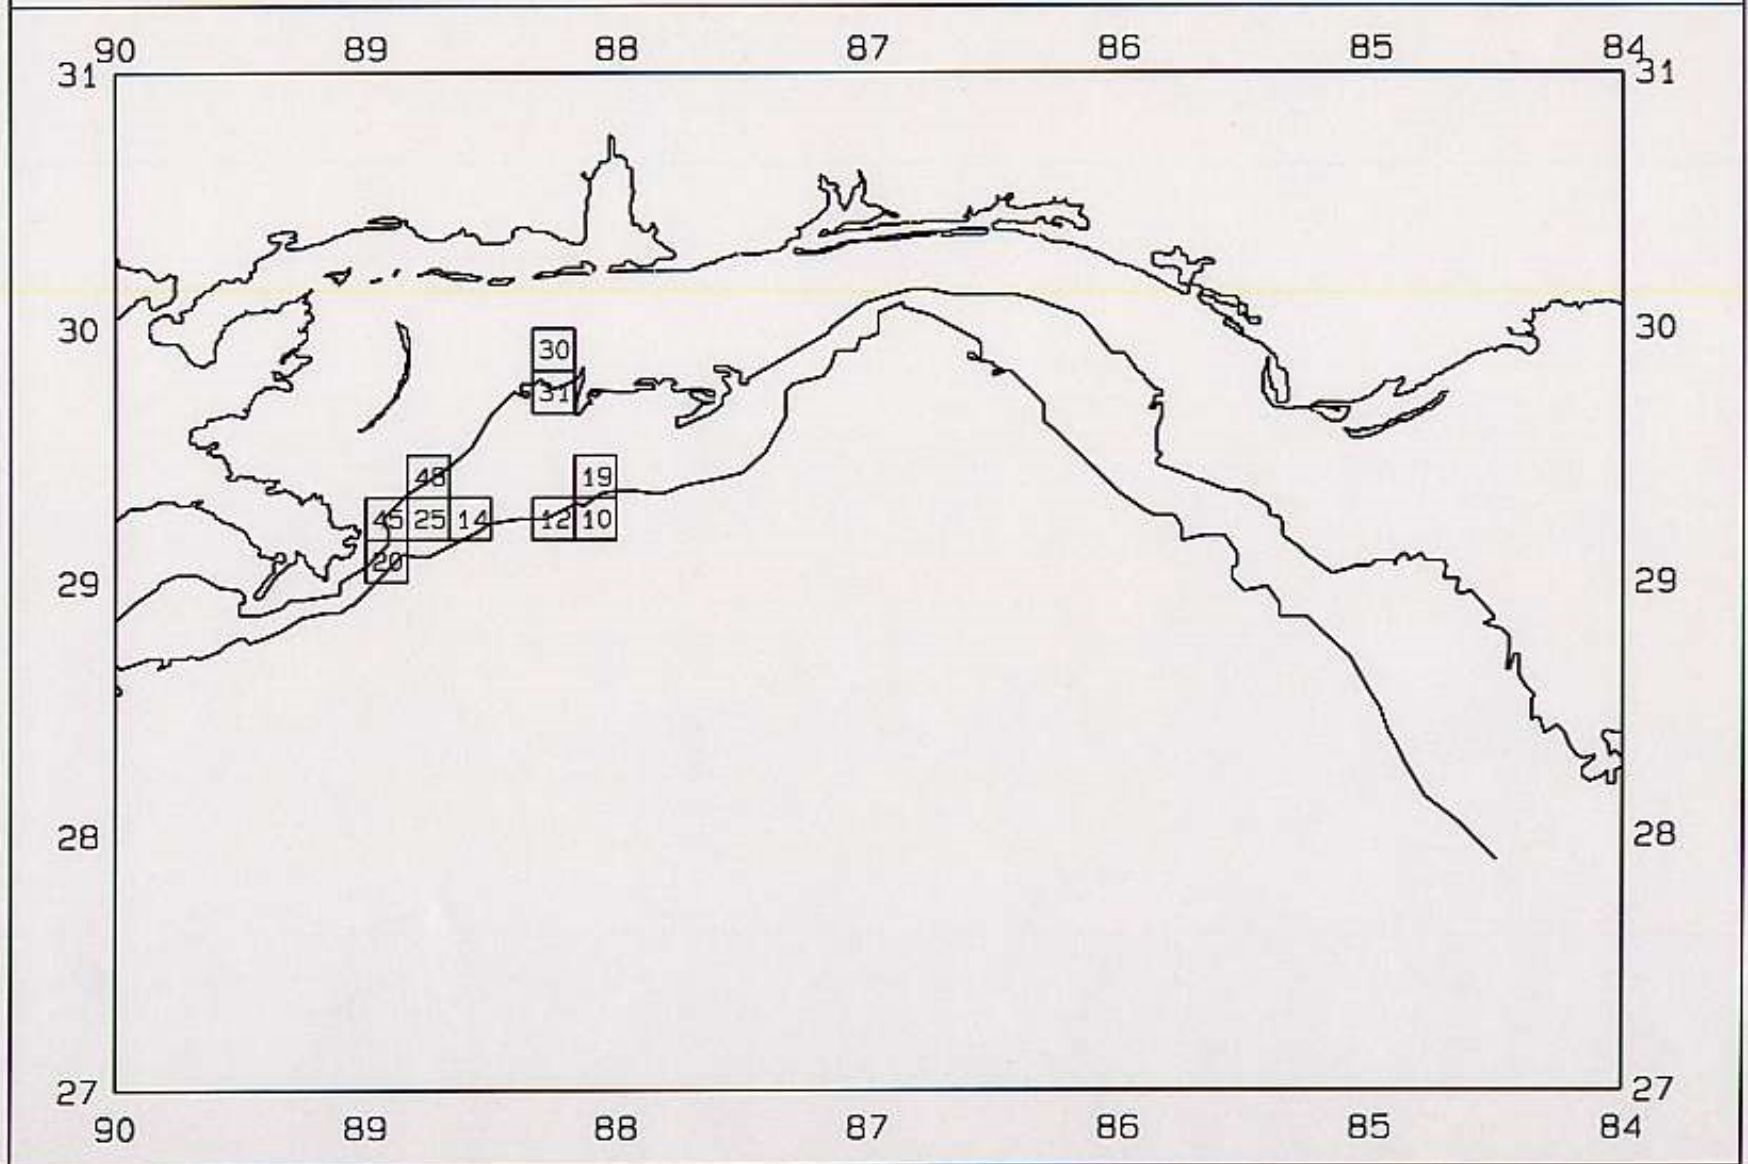

SEAMAP 2000
SAMPLING DATES FROM 06/13 TO 06/18
SAMPLING STATIONS

SEAMAP 2000

SAMPLING DATES FROM 06/13 TO 06/18

AVERAGE BROWN SHRIMP CATCH IN POUNDS/HOUR

SEAMAP 2000

SAMPLING DATES FROM 06/13 TO 06/18

AVERAGE BROWN SHRIMP COUNT PER POUND

SEAMAP 2000

SAMPLING DATES FROM 06/13 TO 06/18

AVERAGE WHITE SHRIMP CATCH IN POUNDS/HOUR

SEAMAP 2000

SAMPLING DATES FROM 06/13 TO 06/18

AVERAGE WHITE SHRIMP COUNT PER POUND

SEAMAP 2000

SAMPLING DATES FROM 06/13 TO 06/18

SEAMAP 2000
SAMPLING DATES FROM 06/01 TO 06/13
SAMPLING STATIONS

SEAMAP 2000

SAMPLING DATES FROM 06/01 TO 06/13

AVERAGE BROWN SHRIMP CATCH IN POUNDS/HOUR

SEAMAP 2000

SAMPLING DATES FROM 06/01 TO 06/13

AVERAGE BROWN SHRIMP COUNT PER POUND