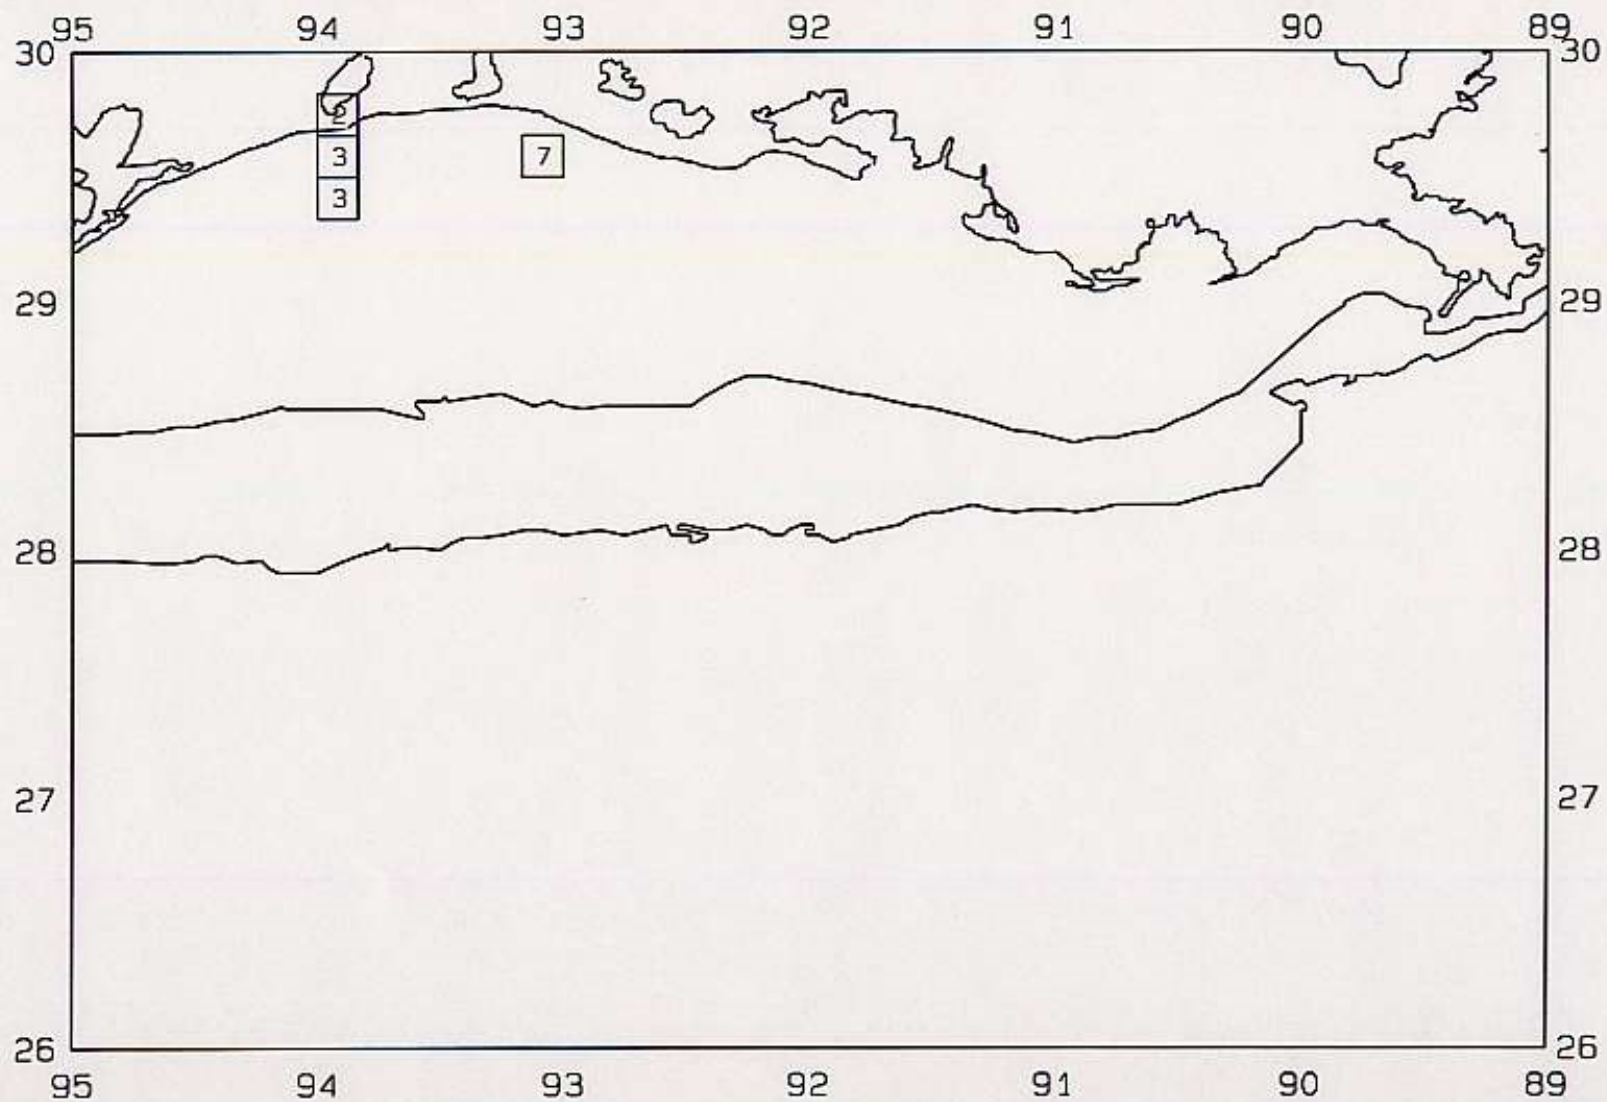

SEAMAP 2000

SAMPLING DATES FROM 06/01 TO 06/13

AVERAGE WHITE SHRIMP CATCH IN POUNDS/HOUR