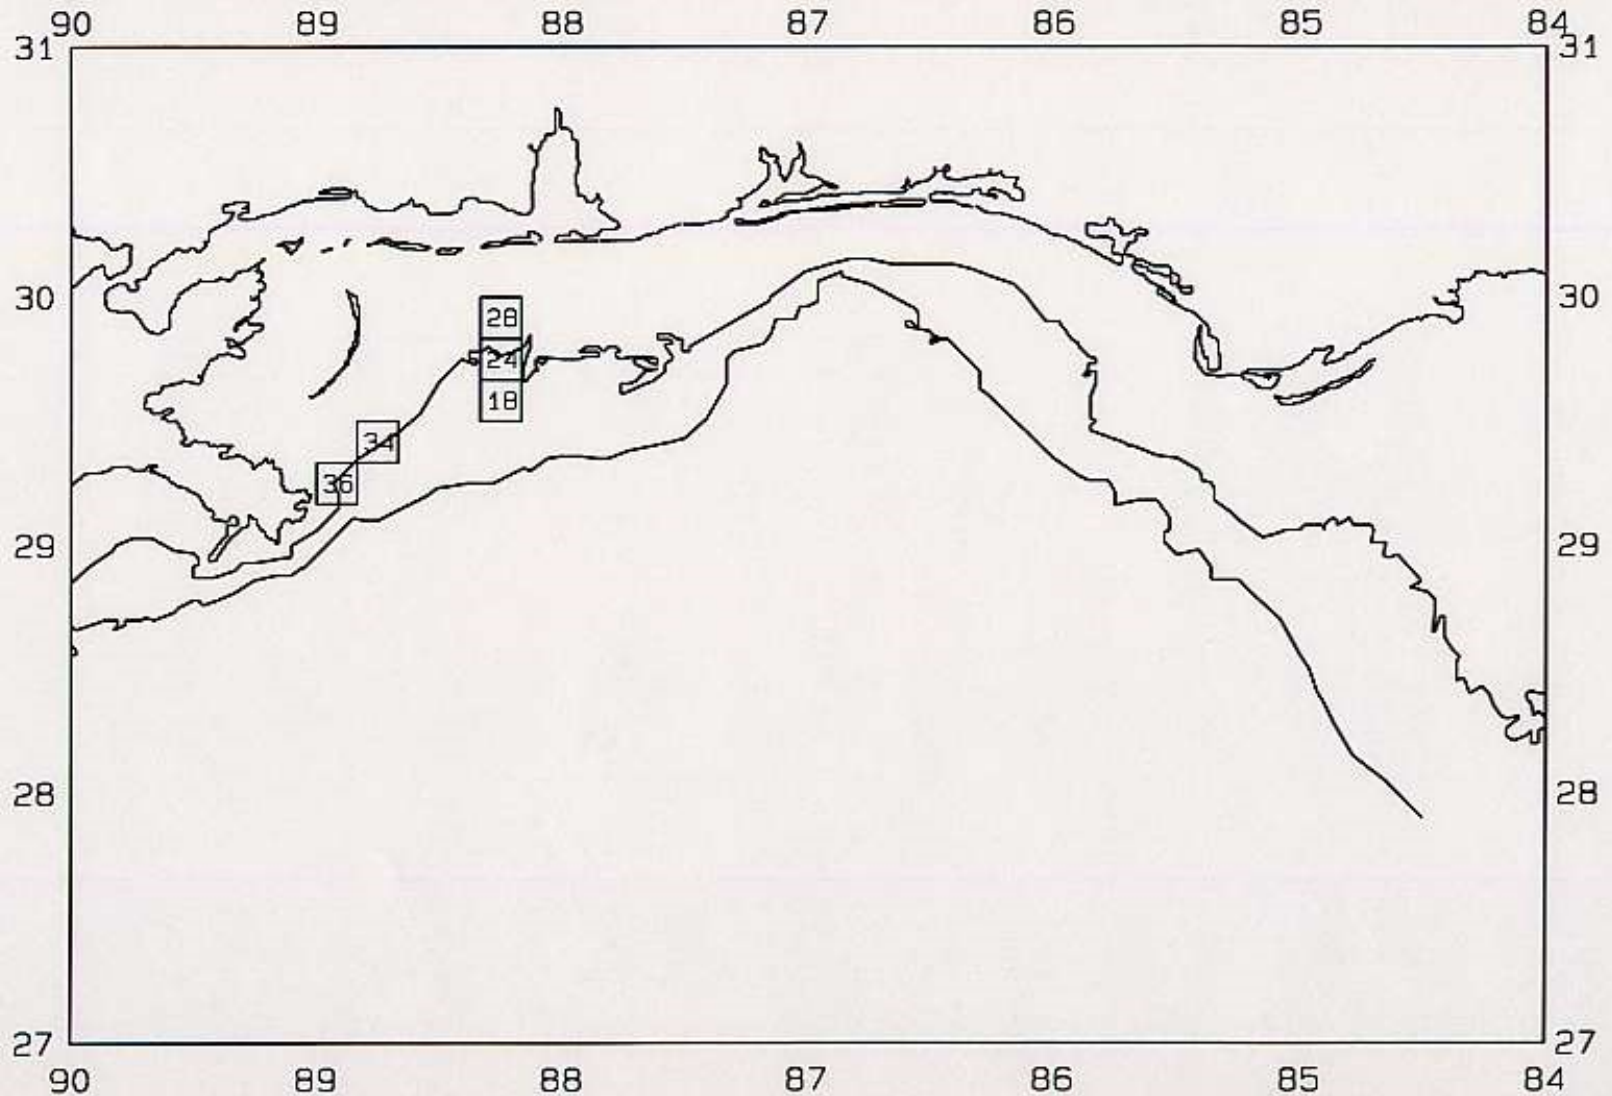

SEAMAP 2000
SAMPLING DATES FROM 06/13 TO 06/18
AVERAGE PINK SHRIMP COUNT PER POUND