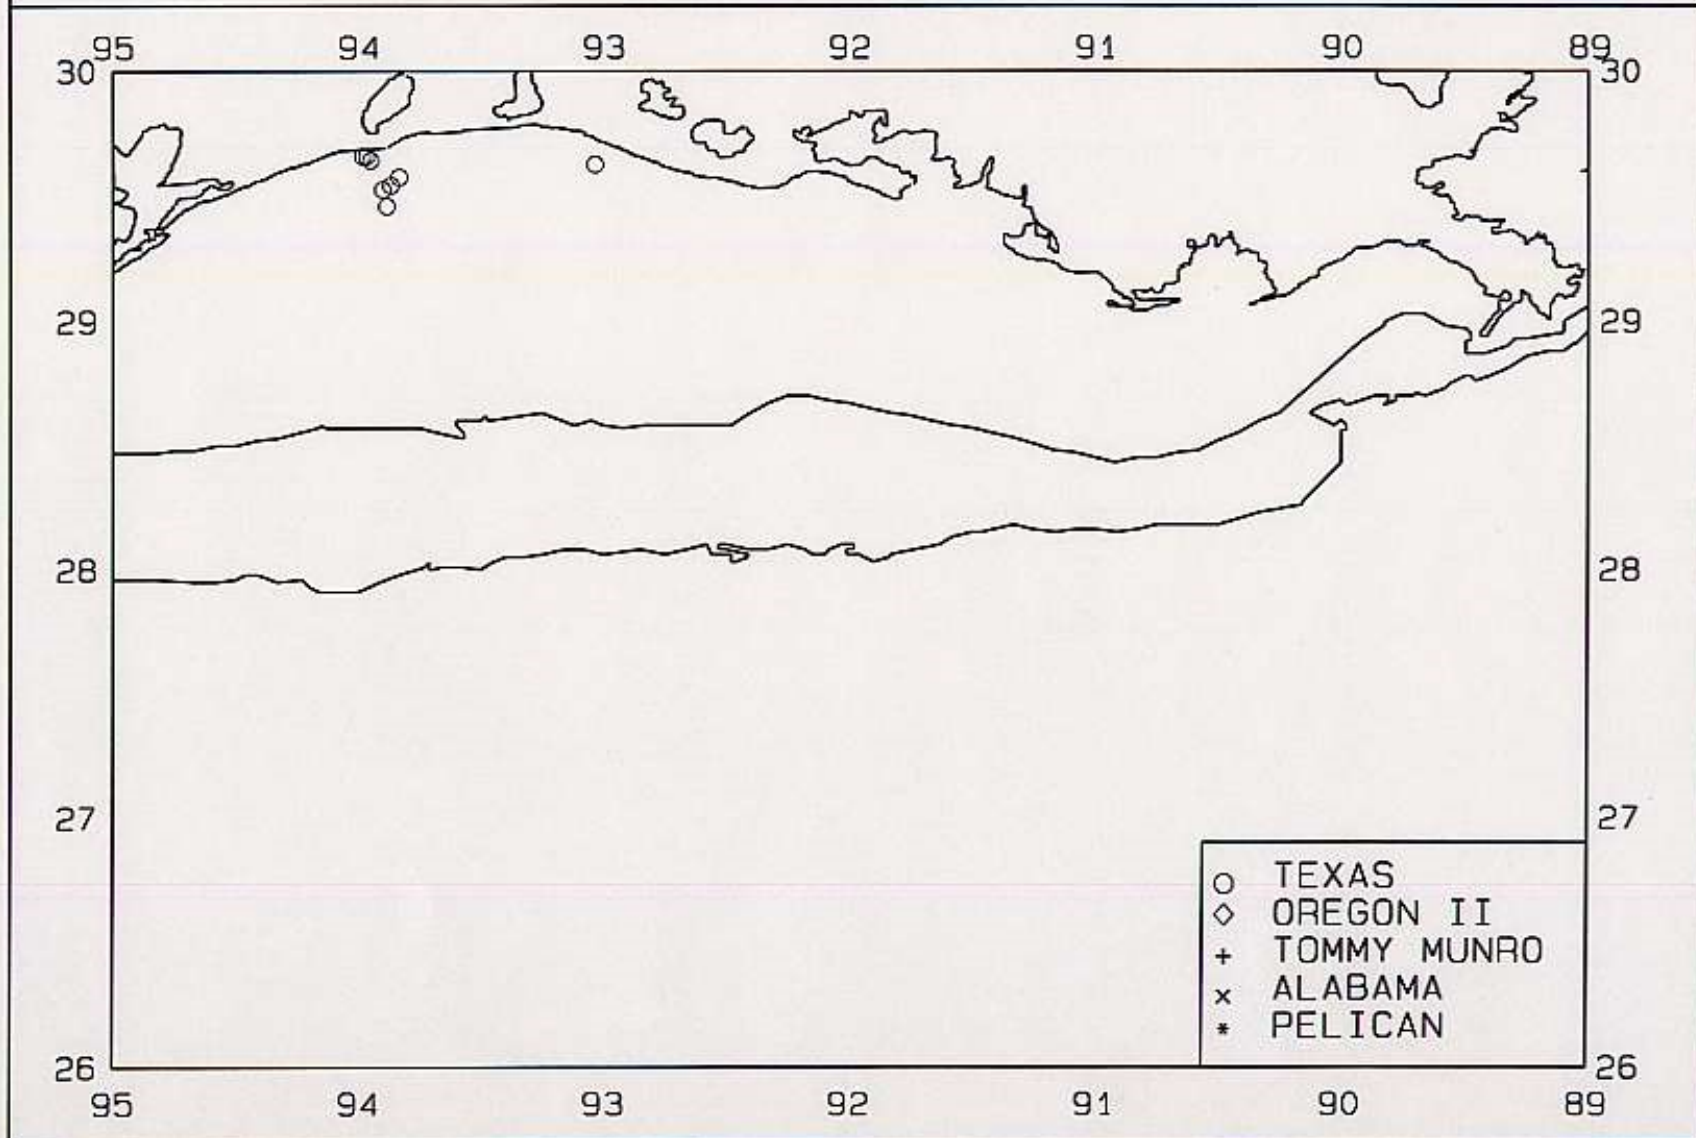

AVERAGE PINK SHRIMP CATCH IN POUNDS/HOUR

SEAMAP 2000
SAMPLING DATES FROM 06/13 TO 06/18
AVERAGE PINK SHRIMP COUNT PER POUND

SEAMAP 2000

SAMPLING DATES FROM 06/13 TO 06/18

AVERAGE FINFISH CATCH IN POUNDS/HOUR/10

SEAMAP 2000
SAMPLING DATES FROM 06/01 TO 06/13
SAMPLING STATIONS

SEAMAP 2000

SAMPLING DATES FROM 06/01 TO 06/13

AVERAGE BROWN SHRIMP CATCH IN POUNDS/HOUR

SEAMAP 2000

SAMPLING DATES FROM 06/01 TO 06/13

AVERAGE BROWN SHRIMP COUNT PER POUND