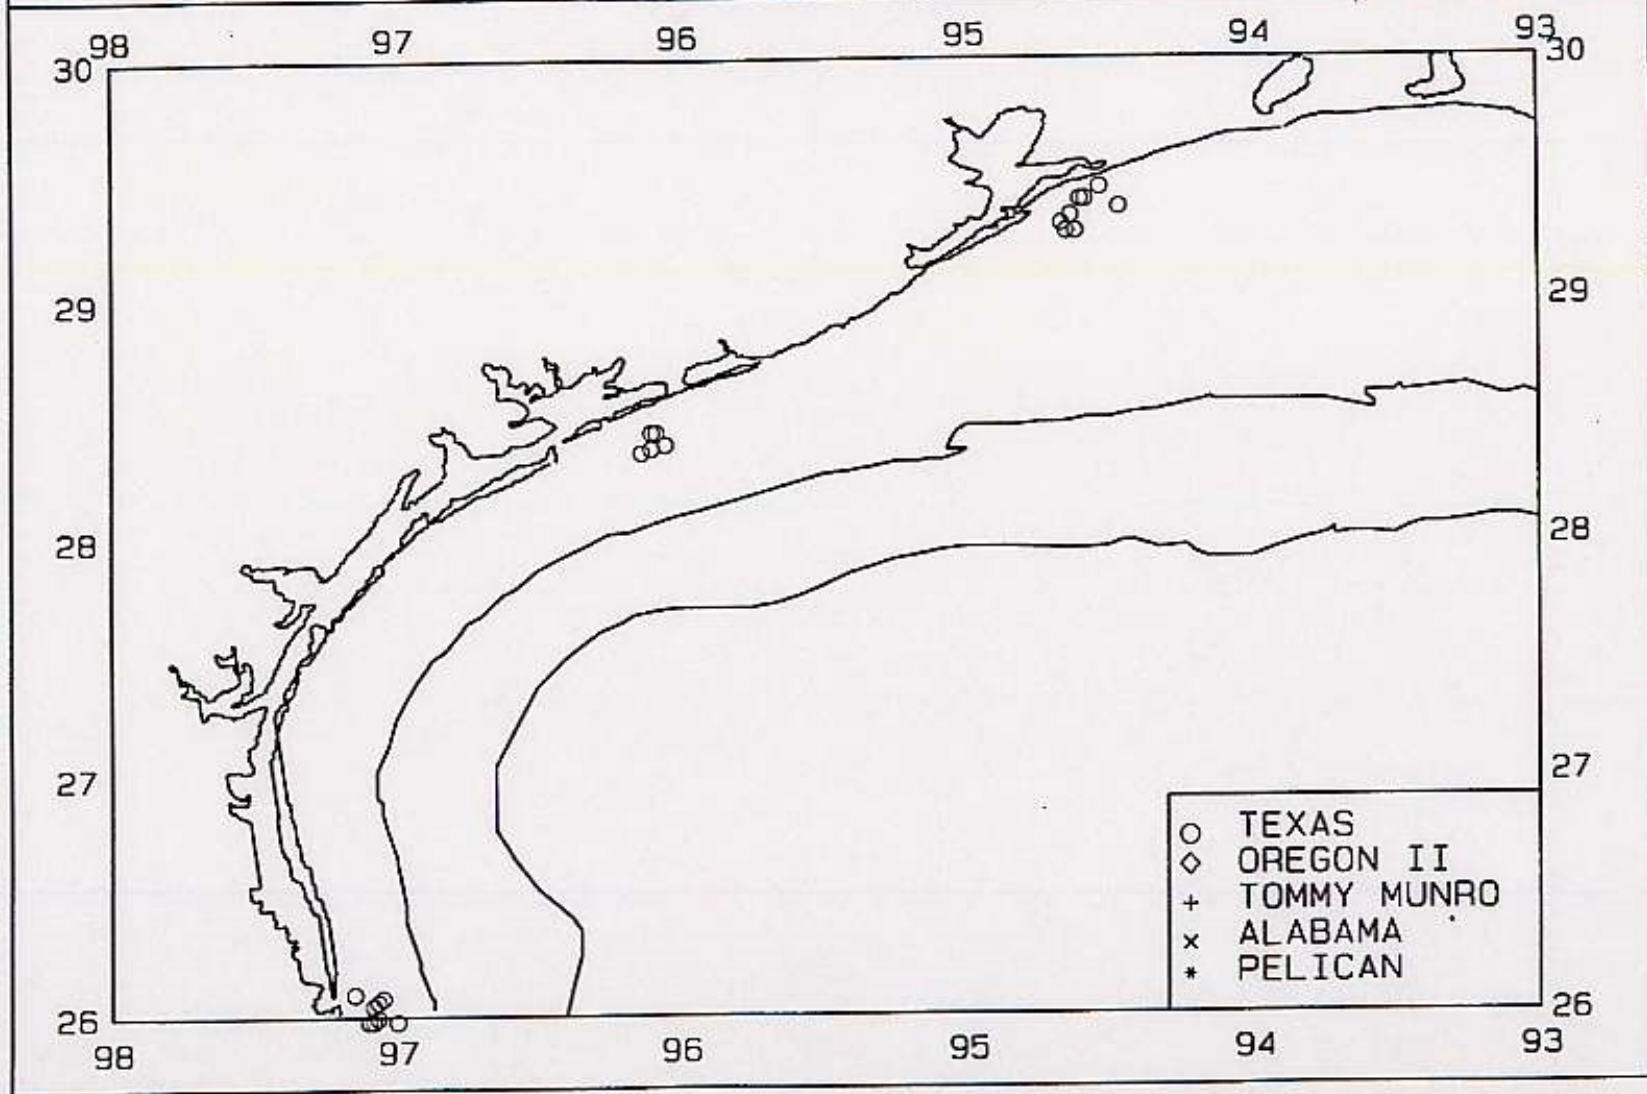

SEAMAP 2000
SAMPLING DATES FROM 06/13 TO 06/13
SAMPLING STATIONS