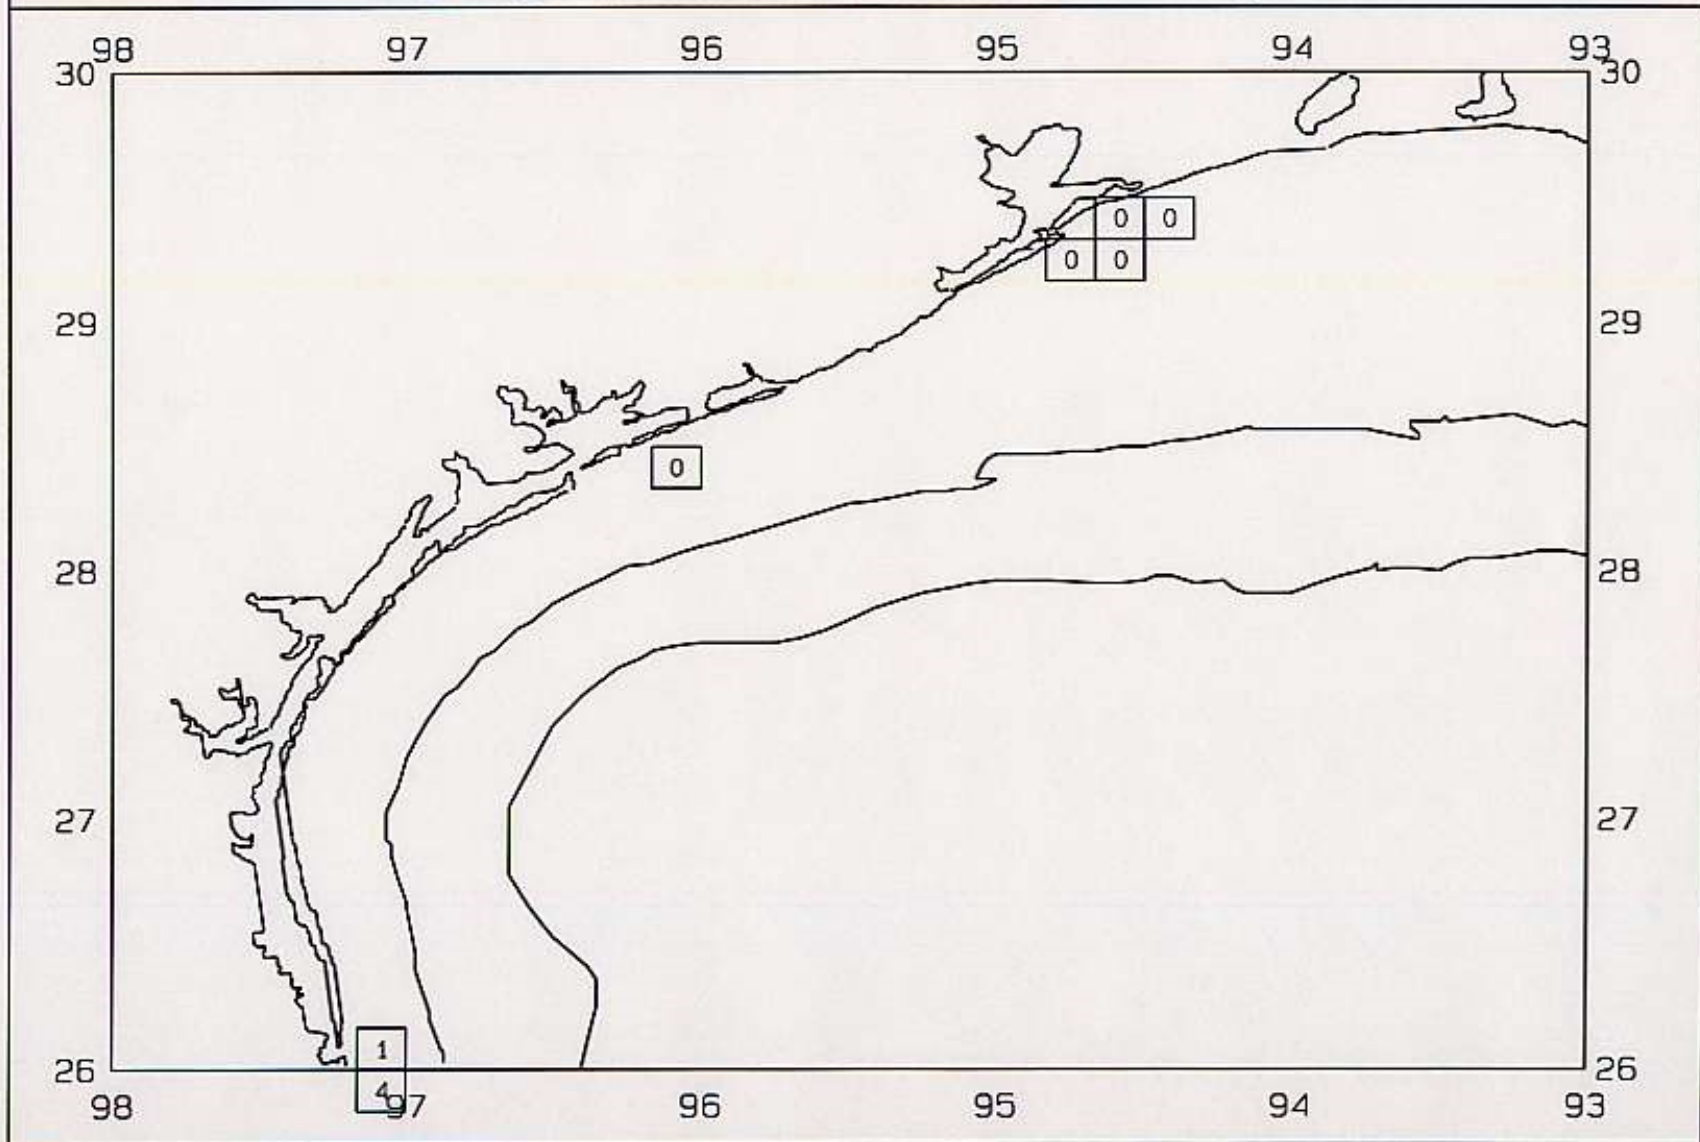

SEAMAP 2000

SAMPLING DATES FROM 06/13 TO 06/13

AVERAGE PINK SHRIMP CATCH IN POUNDS/HOUR