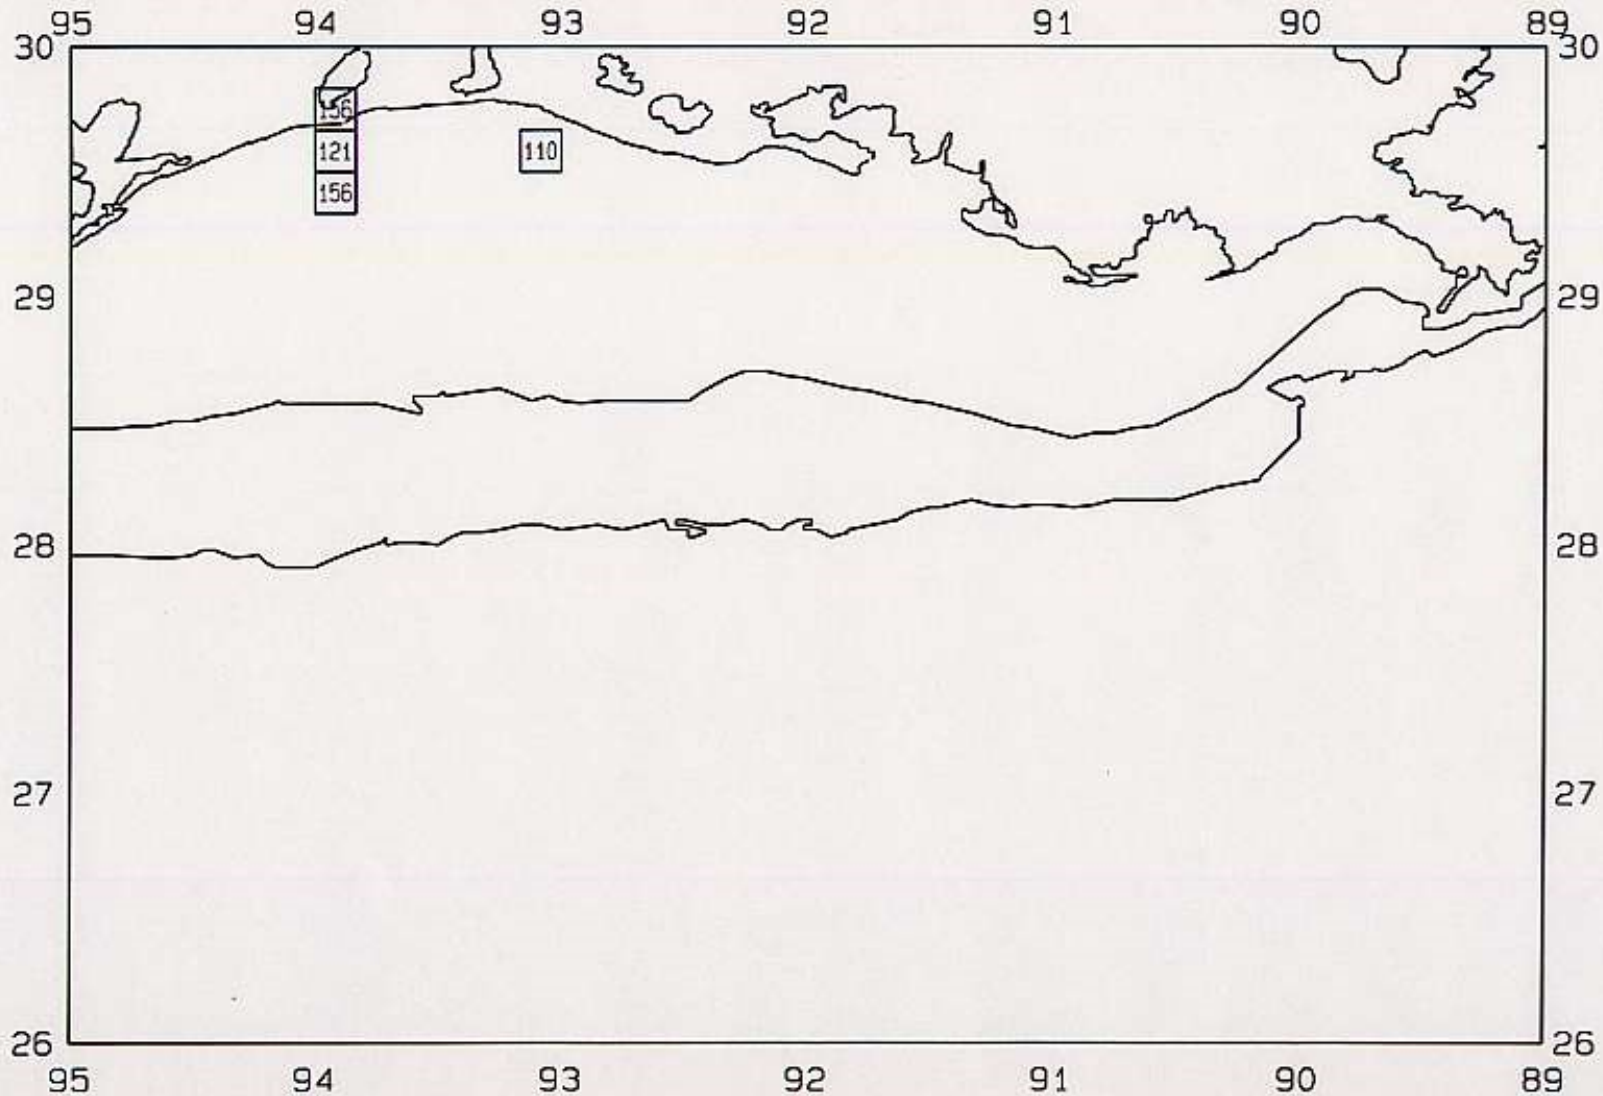

SEAMAP 2000
SAMPLING DATES FROM 06/01 TO 06/13
SAMPLING STATIONS

SEAMAP 2000

SAMPLING DATES FROM 06/01 TO 06/13

AVERAGE BROWN SHRIMP CATCH IN POUNDS/HOUR

SEAMAP 2000

SAMPLING DATES FROM 06/01 TO 06/13

AVERAGE BROWN SHRIMP COUNT PER POUND