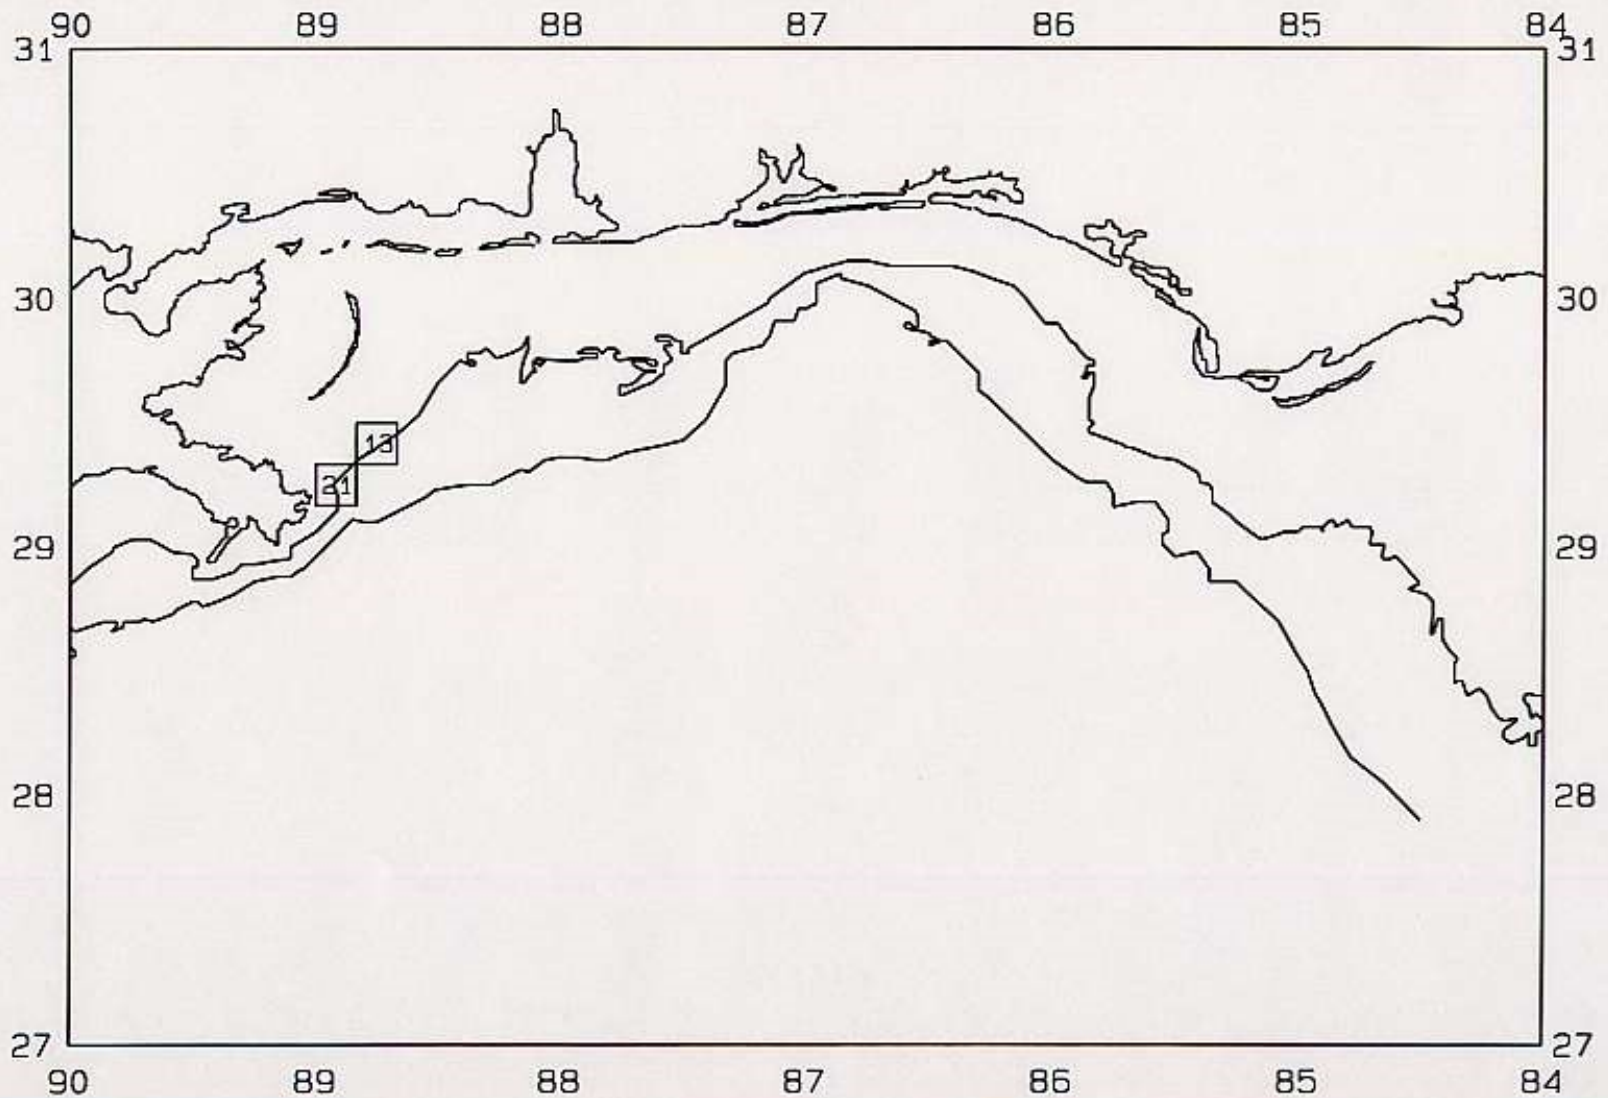

SEAMAP 2000

SAMPLING DATES FROM 06/13 TO 06/18

AVERAGE WHITE SHRIMP CATCH IN POUNDS/HOUR

SEAMAP 2000

SAMPLING DATES FROM 06/13 TO 06/18

AVERAGE WHITE SHRIMP COUNT PER POUND

SEAMAP 2000

SAMPLING DATES FROM 06/13 TO 06/18